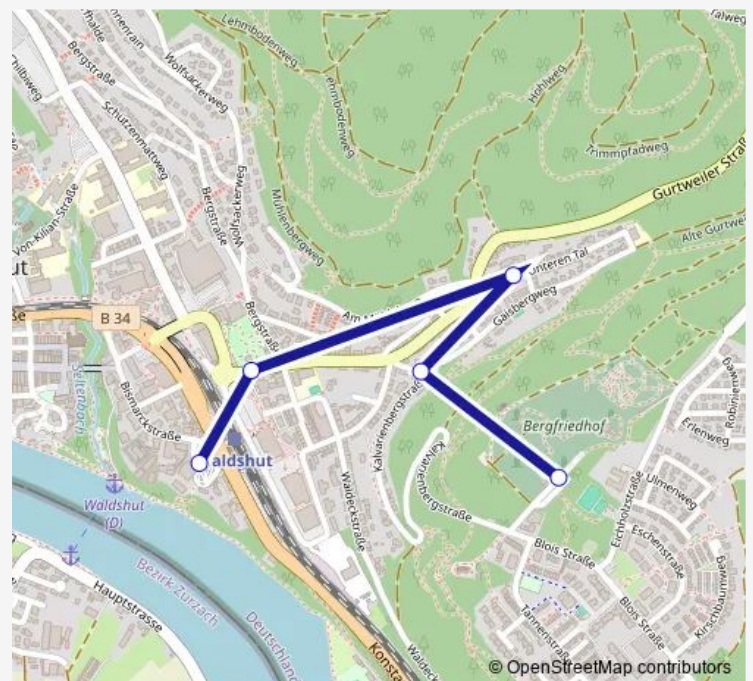

### Direction

Waldshut, Busbahnhof — Waldshut, Bergfriedhof

5 stops

[Open route schedule](#)

Waldshut, Busbahnhof

Waldshut, Scheffelhof

Waldshut, Im unteren Tal

Waldshut, Römerplatz

### Route schedule

Waldshut, Busbahnhof — Waldshut, Bergfriedhof

Monday	13:55
Tuesday	—
Wednesday	13:55
Thursday	13:55
Friday	13:55
Saturday	13:55
Sunday	13:55

### Route info

Direction: Waldshut, Busbahnhof

Stops: 5

Trip Duration: 0 hour 10 min

**Direction**

Waldshut, Bergfriedhof — Waldshut, Busbahnhof

2 stops

[Open route schedule](#)

## Route info

Direction: Waldshut, Bergfriedhof

Stops: 2

Trip Duration: 0 hour 40 min

B Bus time schedules and route maps are available in an offline PDF at [busmaps.com](https://busmaps.com). Use the [busmaps.com](https://busmaps.com) website to see live bus times, train schedule or subway schedule, and step-by-step directions for all public transit in Waldshut-Tiengen