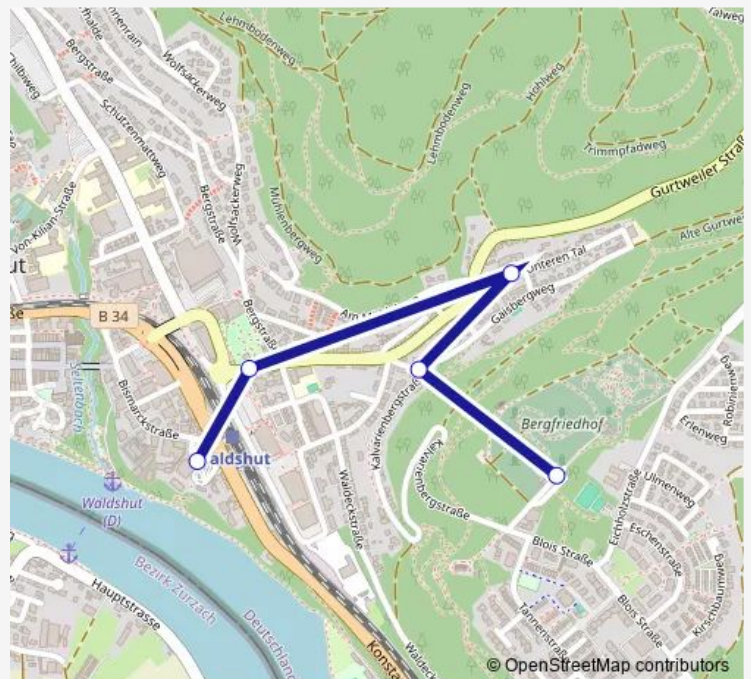

### Direction

Waldshut, Busbahnhof — Waldshut, Bergfriedhof

5 stops

[Open route schedule](#)

Waldshut, Busbahnhof

Waldshut, Scheffelhof

Waldshut, Im unteren Tal

Waldshut, Römerplatz

### Route schedule

Waldshut, Busbahnhof — Waldshut, Bergfriedhof

Monday	13:55
Tuesday	—
Wednesday	—
Thursday	13:55
Friday	13:55
Saturday	13:55
Sunday	13:55

### Route info

Direction: Waldshut, Busbahnhof

Stops: 5

Trip Duration: 0 hour 10 min

**Direction**

Waldshut, Bergfriedhof — Waldshut, Busbahnhof

2 stops

[Open route schedule](#)

Direction: Waldshut, Bergfriedhof

Stops: 2

Trip Duration: 0 hour 40 min

B Bus time schedules and route maps are available in an offline PDF at [busmaps.com](https://busmaps.com). Use the [busmaps.com](https://busmaps.com) website to see live bus times, train schedule or subway schedule, and step-by-step directions for all public transit in Waldshut-Tiengen