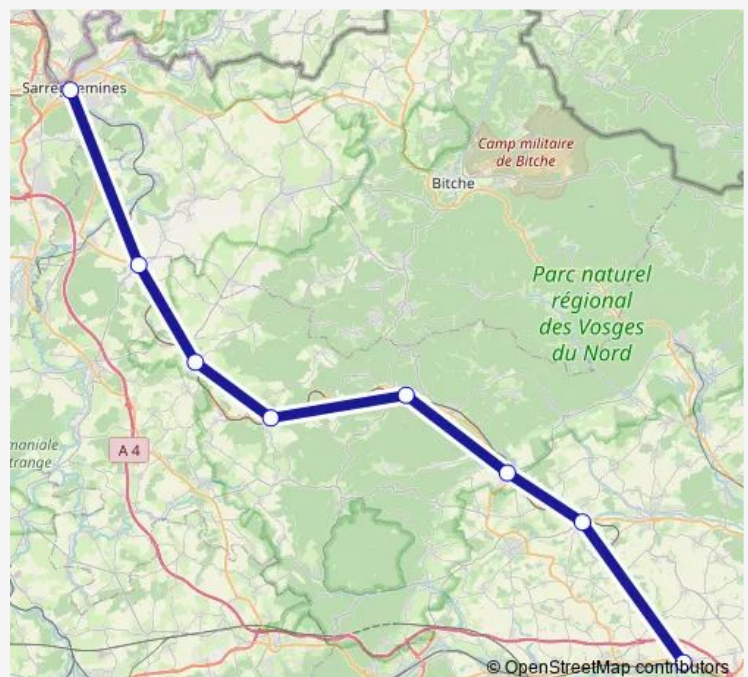

Ingwiller

Wingen-sur-Moder

Tiefenbach - Struth

Diemeringen

Oermingen

Sarreguemines

Route schedule

Mommenheim — Sarreguemines

Monday 11:55-14:53

Tuesday 11:55-14:53

Wednesday 11:55-14:53

Thursday 11:55-14:53

Friday 11:55-14:53

Saturday —

Sunday —

Route info

Direction: Mommenheim

Stops: 8

Trip Duration: 1 hour 43 min

■ B — P34

BusMaps

Direction

Sarreguemines — Mommenheim

8 stops

[Open route schedule](#)

Sarreguemines

Oermingen

Diemeringen

Tieffenbach - Struth

Wingen-sur-Moder

Ingwiller

Obermodern