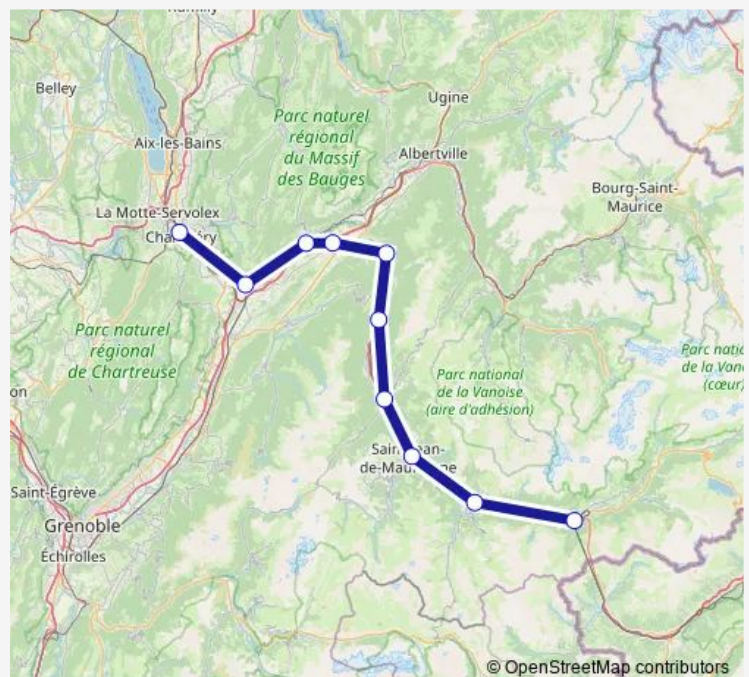

Saint-Jean-de-Maurienne-Arvan

Saint-Avre-la-Chambre

Epièrre-St-Léger

Aiguebelle

Chamousset

Saint-Pierre-d'Albigny

Montmélian

Chambéry-Challes-les-Eaux

Route schedule

Modane — Chambéry-Challes-les-Eaux

Monday	12:05
Tuesday	12:05
Wednesday	12:05
Thursday	12:05
Friday	12:05
Saturday	—
Sunday	06:01

Route info

Direction: Modane

Stops: 10

Trip Duration: 2 hour 28 min

■ B — P31

BusMaps

Direction

Modane — Chambéry-Challes-les-Eaux

8 stops

[Open route schedule](#)

Modane

Saint-Michel-Valloire

Saint-Jean-de-Maurienne-Arvan

Saint-Avre-la-Chambre

Epière-St-Léger

Aiguebelle

Chamousset

Chambéry-Challes-les-Eaux

Route schedule

Modane — Chambéry-Challes-les-Eaux