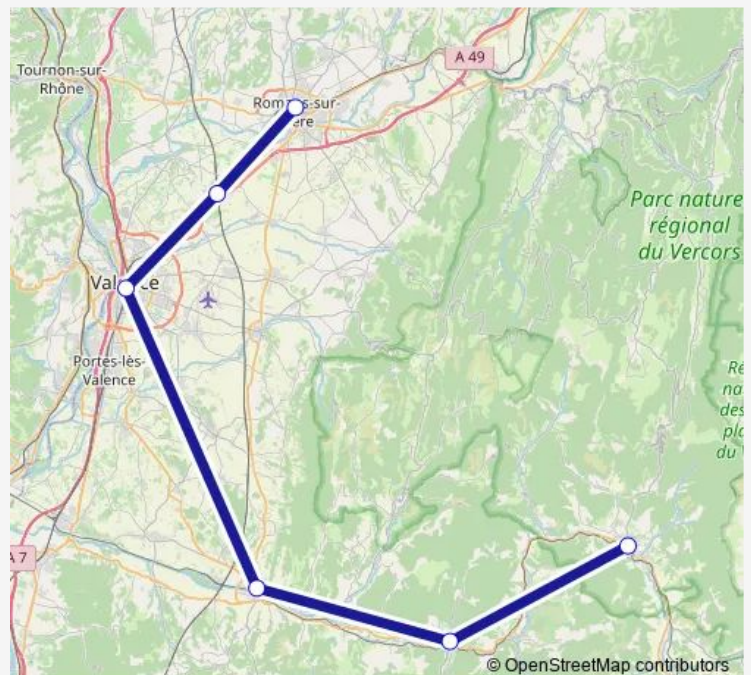

Bus B P64

[Go to website](#)

Direction

Romans - Bourg-de-Péage — Die

6 stops

[Open route schedule](#)

Romans - Bourg-de-Péage

Valence TGV Rhône-Alpes Sud

Valence Gare Routière

Crest

Saillans

Die

Route schedule

Romans - Bourg-de-Péage — Die

| | |
|-----------|-------|
| Monday | 18:15 |
| Tuesday | 18:15 |
| Wednesday | 18:15 |
| Thursday | 18:15 |
| Friday | 18:15 |
| Saturday | — |
| Sunday | 18:15 |

Route info

Direction: Romans - Bourg-de-Péage

Stops: 6

Trip Duration: 1 hour 58 min

■ B — P64

B Bus time schedules and route maps are available in an offline PDF at busmaps.com. Use the busmaps.com website to see live bus times, train schedule or subway schedule, and step-by-step directions for all public transit in Valence