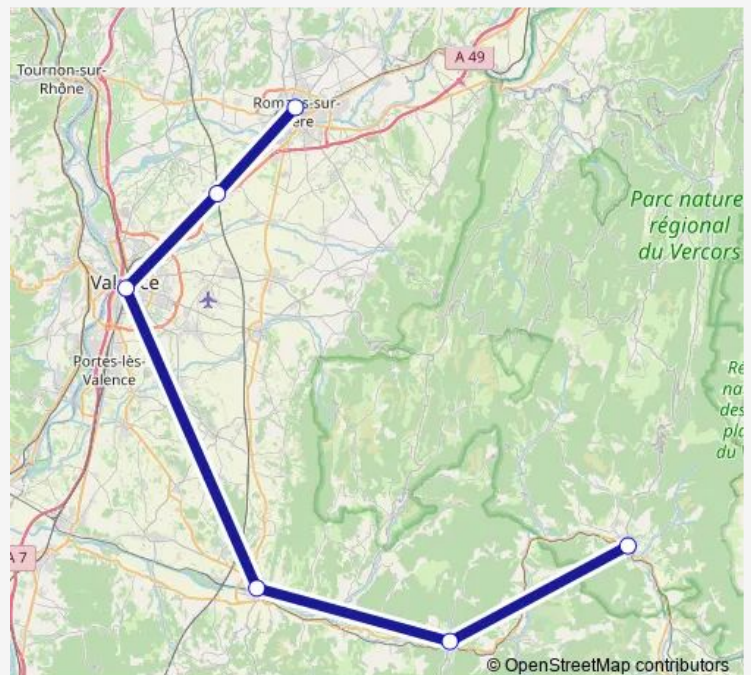

Bus B P64

[Go to website](#)

Direction

Romans - Bourg-de-Péage — Die

6 stops

[Open route schedule](#)

Romans - Bourg-de-Péage

Valence TGV Rhône-Alpes Sud

Valence Gare Routière

Crest

Saillans

Die

Route schedule

Romans - Bourg-de-Péage — Die

Monday	18:05
Tuesday	18:05
Wednesday	18:05
Thursday	18:05
Friday	18:05
Saturday	—
Sunday	18:05

Route info

Direction: Romans - Bourg-de-Péage

Stops: 6

Trip Duration: 1 hour 55 min

■ B — P64

BusMaps

Direction

Romans - Bourg-de-Péage — Die

6 stops

Romans - Bourg-de-Péage — Die

Monday	18:15
Tuesday	18:15
Wednesday	18:15
Thursday	18:15
Friday	18:15
Saturday	—
Sunday	18:15

Route info

Direction: Romans - Bourg-de-Péage

Stops: 6

Trip Duration: 1 hour 58 min