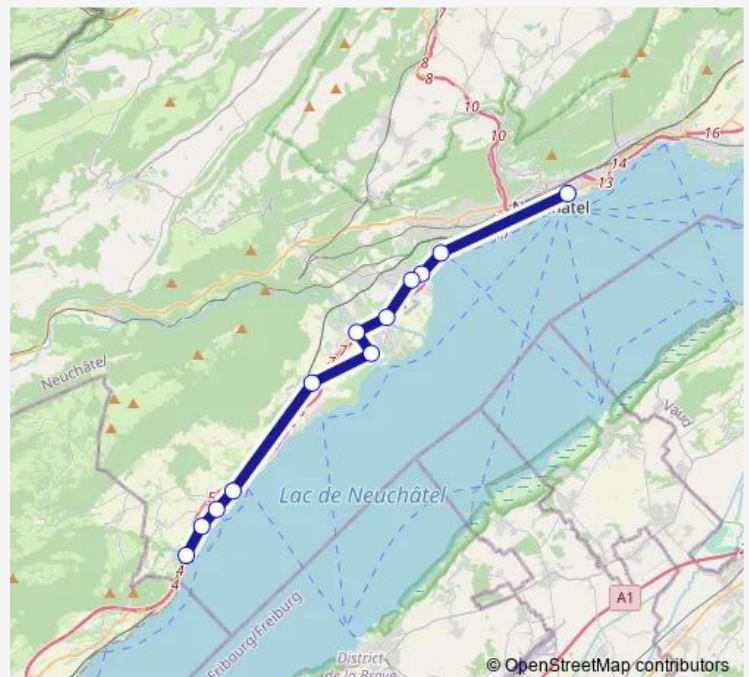

Bus B

[Go to website](#)

Direction

Neuchâtel, Université — Vaumarcus, giratoire

12 stops

[Open route schedule](#)

Neuchâtel, Université

Auvernier Littorail, gare

Colombier NE, Bas-des-Allées

Colombier NE, allée du Port

Areuse Littorail, gare

Boudry Littorail, gare

Cortaillod, Temple

Bevaix, Les Yères

Gorgier-St-Aubin, gare

St-Aubin NE, Pattus

St-Aubin NE, Tivoli

Vaumarcus, giratoire

Route schedule

Neuchâtel, Université — Vaumarcus, giratoire

Monday	—
Tuesday	—
Wednesday	—
Thursday	24:40 ⁺¹
Friday	25:00-02:00 ⁺¹
Saturday	03:00-02:00 ⁺¹
Sunday	03:00

Route info

Direction: Neuchâtel, Université

Stops: 12

Trip Duration: 0 hour 47 min

■ B

B Bus time schedules and route maps are available in an offline PDF at busmaps.com. Use the busmaps.com website to see live bus times, train schedule or subway schedule, and step-by-step directions for all public transit in Neuchatel