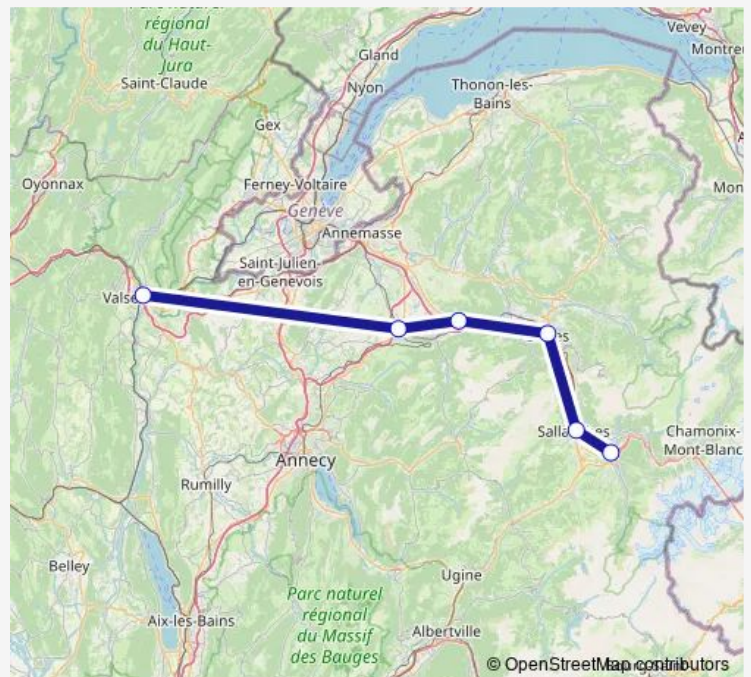

Sallanches-Combloux-Megève

St-Gervais-les-Bains-Le Fayet

### Route schedule

Bellegarde-sur-Valserine — St-Gervais-les-Bains-Le Fayet

Monday	11:14-12:15
Tuesday	11:14-12:15
Wednesday	11:14-22:15
Thursday	11:14-12:15
Friday	11:14-22:15
Saturday	11:15
Sunday	—

### Route info

Direction: Bellegarde-sur-Valserine

Stops: 6

Trip Duration: 2 hour 17 min

■ B — C43

## Route info

Direction: St-Gervais-les-Bains-Le Fayet

Stops: 6

Trip Duration: 2 hour 15 min