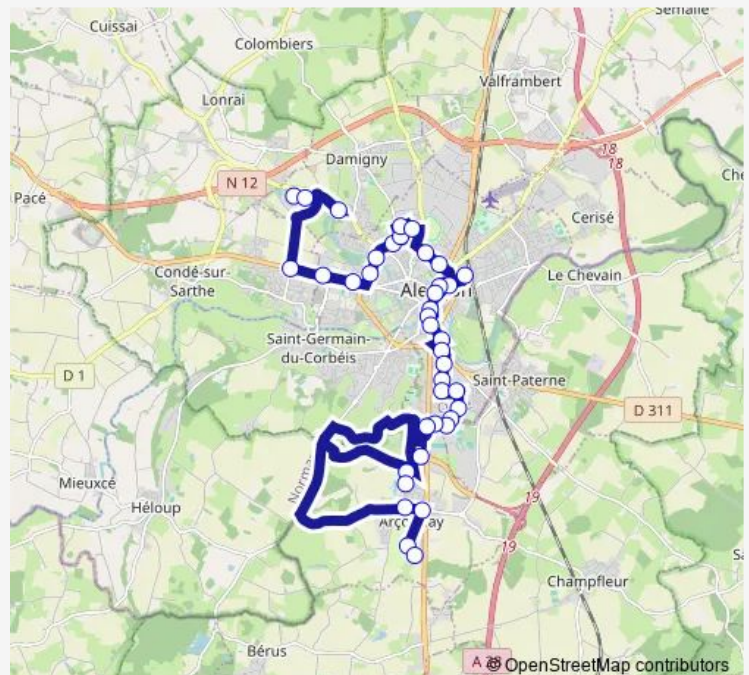

### Route schedule

Arçonnay - Golf — Pole Universitaire

Monday 07:12-19:12

Tuesday 07:12-19:12

Wednesday 07:12-19:12

Thursday 07:12-19:12

Friday 07:12-19:12

Saturday 07:24-18:56

### Route info

Direction: Arçonnay - Golf

Stops: 37

Trip Duration: 0 hour 45 min

B — Arçonnay Golf / Pôle Universitaire

Sainte-Therese

Cite Administrative.

Gare Sncf - BD Dufresne