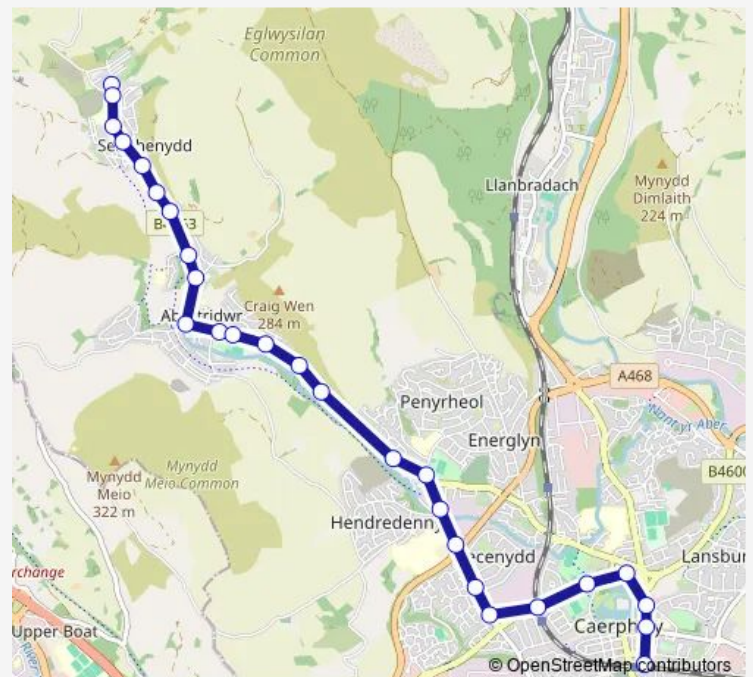

Thursday 07:43-23:20

Friday 07:43-23:20

Saturday 07:43-23:20

Sunday 09:12-22:40

Route info

Direction: Cenydd Terrace

Stops: 27

Trip Duration: 0 hour 23 min