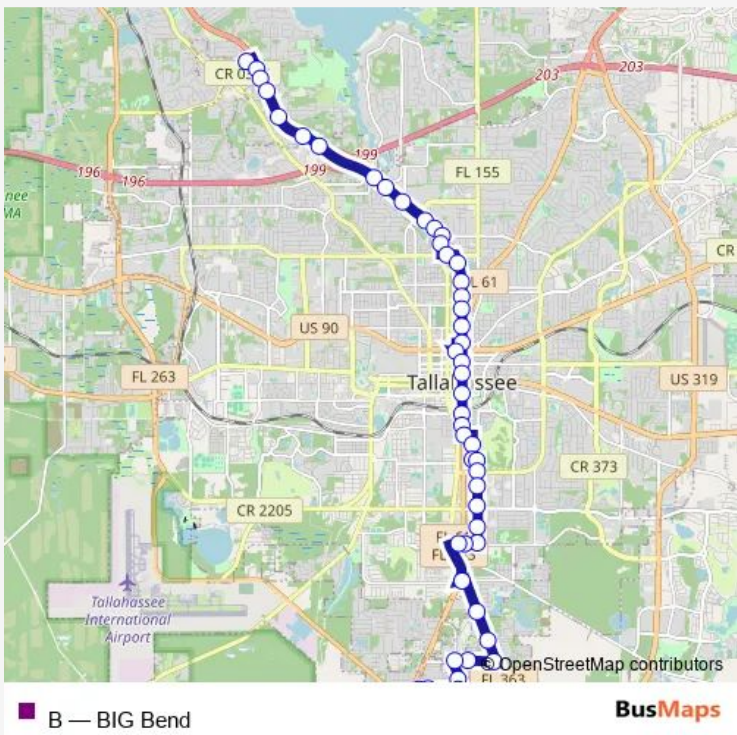

Bus B BIG Bend

[Go to website](#)

Direction
 SE Capital CIR AT Crawfordville Hwy — Lake Jackson Town Center
 43 stops
[Open route schedule](#)

- SE Capital CIR AT Crawfordville Hwy
- Crawfordville HWY AT Westway RD Nb
- Crawfordville HWY AT Ross RD Nb
- Ross RD Shelfer RD Eb
- Shelfer RD 506 Shelfer Nb
- Shelfer RD AND Ross Road IB Nb
- Shelfer RD Crawfordville HWY Nb
- Crawfordville HWY S Hannon Hill Nb
- Crawfordville HWY AT Wilson Green Nb
- S Adams ST Gaile AVE Nb
- S Adams ST AT Bragg ST Nb
- S Adams ST Paul Russell RD Nb
- S Adams ST AT County Library Nb
- Orange AVE AT Adams ST Eb
- Monroe AT Southside Shopping Center Nb
- Monroe ST AT Magnolia Nb
- S Gadsden ST AT Bond Clinic
- E Palmer AVE S Monroe ST Wb
- S Monroe ST E Oakland AVE Nb
- Monroe AND Gaines
- Monroe ST AT Jefferson Nb

Route schedule
 SE Capital CIR AT Crawfordville Hwy — Lake Jackson Town Center

Monday	06:00-18:00
Tuesday	06:00-18:00
Wednesday	06:00-18:00
Thursday	06:00-18:00
Friday	06:00-18:00
Saturday	—
Sunday	—

Route info
 Direction: SE Capital CIR AT Crawfordville Hwy
 Stops: 43
 Trip Duration: 0 hour 55 min

Friday 09:30-12:30

Saturday —

Sunday —

Route info

Direction: SE Capital CIR AT Crawfordville Hwy

Stops: 23

Trip Duration: 0 hour 30 min

Direction

Thursday 06:00-18:00

Friday 06:00-18:00

Saturday —

Sunday —

Route info

Direction: Lake Jackson Town Center

Stops: 48

Trip Duration: 1 hour 0 min