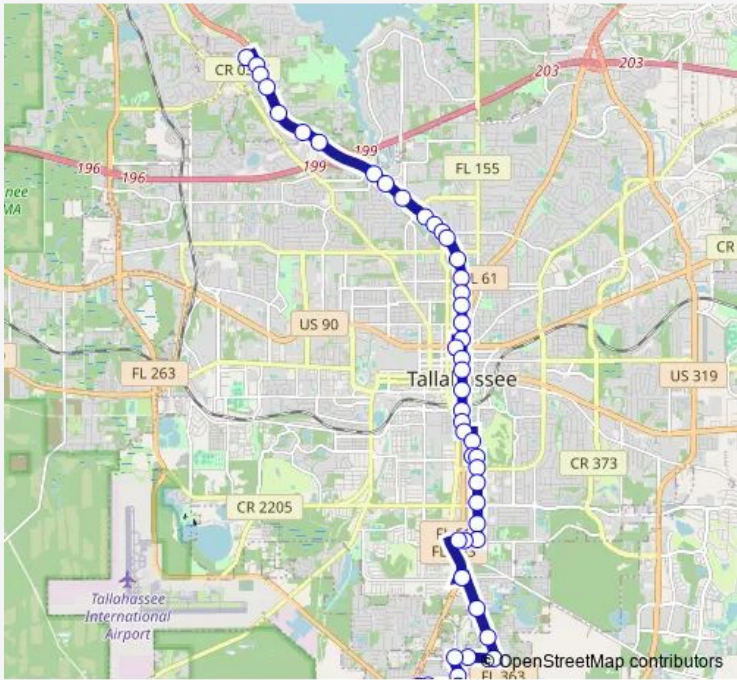

Route info

Direction:

Stops: 0

Trip Duration: — min

Direction

Lake Jackson Town Center — SE Capital CIR AT Crawfordville Hwy

47 stops

[Open route schedule](#)

Lake Jackson Town Center

Monroe ST AT Swatts Rd

North Monroe AT Mckee Sb

N Monroe ST AT Wiggington RD Sb

North Monroe AT Talpeco RD Sb

Monroe AT Sessions Sb

Monroe AT Graves Sb

N Monroe ST AT Lakeshore DR Sb

S Monroe ST W Gaines St

Route schedule

Lake Jackson Town Center — SE Capital CIR AT Crawfordville Hwy

Monday 05:55-18:00

Tuesday 05:55-18:00

Wednesday 05:55-18:00

Thursday 05:55-18:00

Friday 05:55-18:00

Saturday —

Sunday —

Route info

Direction: Lake Jackson Town Center

Stops: 47

Trip Duration: 1 hour 0 min

S Monroe ST E Oakland AVE Sb

S Monroe ST W Pershing ST Sb