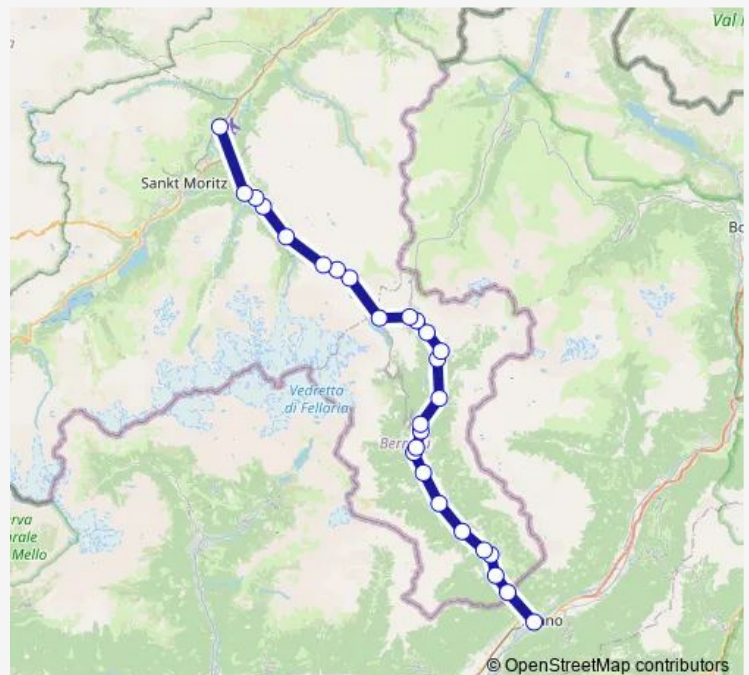

### Route schedule

Samedan, Bahnhof — Tirano, Stazione

Monday 21:15

Tuesday 21:15

Wednesday 21:15

Thursday 21:15

Friday —

Saturday —

### Route info

Direction: Samedan, Bahnhof

Stops: 24

Trip Duration: 1 hour 23 min

■ B

BusMaps

Campascio, Strada

Campocologno, Stazione

Tirano, Stazione