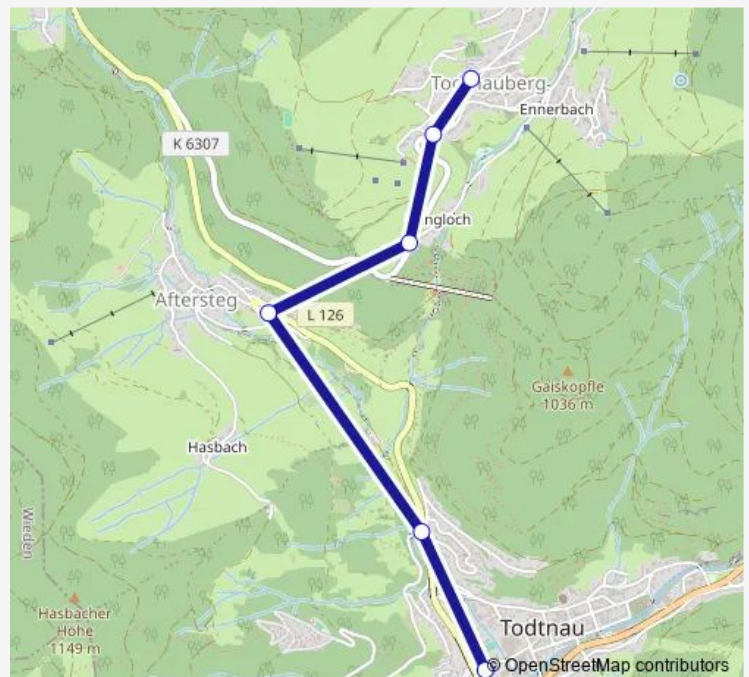

Direction

Todtnauberg, Rathaus — Todtnau, Busbahnhof

6 stops

[Open route schedule](#)

Todtnauberg, Rathaus

Todtnauberg, Sternen

Todtnauberg, Hangloch

Aftersteg

Friday 12:06-14:12

Saturday —

Sunday —

Route info

Direction: Todtnauberg, Rathaus

Stops: 6

Trip Duration: 0 hour 12 min

Direction

Todtnauberg, Rathaus — Todtnau, Busbahnhof

6 stops

[Open route schedule](#)

Todtnauberg, Rathaus

Todtnauberg, Sternen

Todtnauberg, Hangloch

Aftersteg

Todtnau, Sonnalde

Saturday —

Sunday —

Route info

Direction: Todtnauberg, Rathaus

Stops: 6

Trip Duration: 0 hour 12 min

B Bus time schedules and route maps are available in an offline PDF at busmaps.com. Use the busmaps.com website to see live bus times, train schedule or subway schedule, and step-by-step directions for all public transit in Freiburg