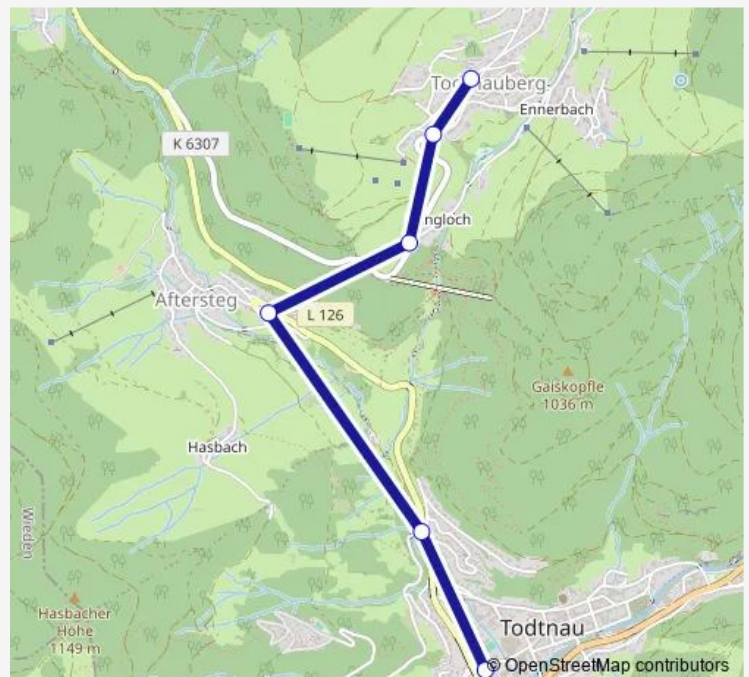

Bus B B 7215

[Go to website](#)

Direction

Todtnauberg, Rathaus — Todtnau, Busbahnhof

6 stops

[Open route schedule](#)

Todtnauberg, Rathaus

Todtnauberg, Sternen

Wednesday 12:06-14:12

Thursday 12:06-14:12

Friday 12:06-14:12

Saturday —

Sunday —

Route info

Direction: Todtnauberg, Rathaus

Stops: 6

Trip Duration: 0 hour 12 min

■ B — B 7215

BusMaps

Direction

Todtnauberg, Rathaus — Todtnau, Busbahnhof

6 stops

[Open route schedule](#)

Todtnauberg, Rathaus

Tuesday 16:11

Wednesday 16:11

Thursday 16:11

Friday 16:11

Saturday —

Sunday —

Route info

Direction: Todtnauberg, Rathaus