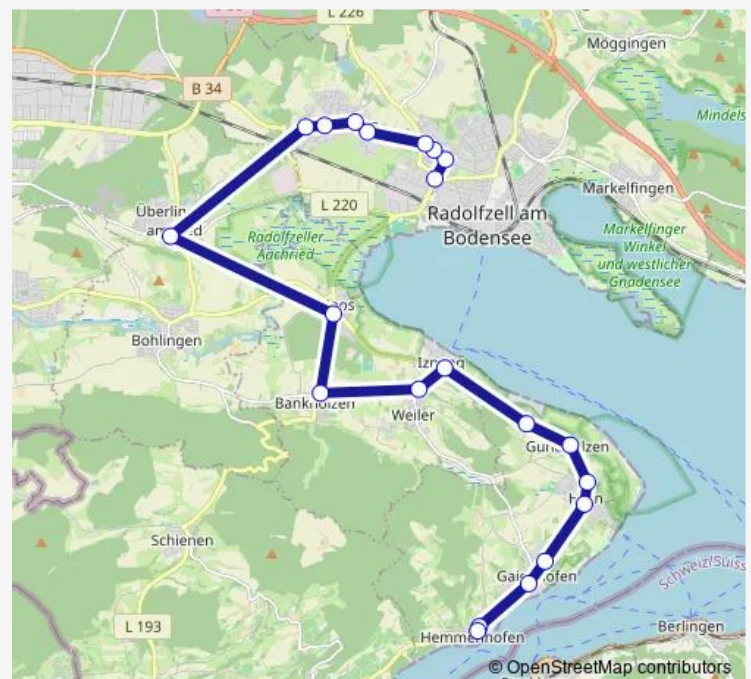

Bus B 200s

[Go to website](#)

Direction

Radolfzell, Bez — Hemmenhofen, Dorfstrasse

21 stops

[Open route schedule](#)

Radolfzell, Bez

Radolfzell, Kasernenstr./Höri.

Radolfzell, Kasernenstrasse

Radolfzell, Kasernenstr./Riz

Böhringen (KN), Wiesengrund

Böhringen (KN), Bodenseestr.

Böhringen (KN), Kirche

Böhringen (KN), Sportplatz

Überlingen, Singener Strasse

Moos (D), Mooswaldstrasse

Bankholzen, Vordere Höristr.

Moos (D), Weiler Schule

Iznang, Höristrasse

Gundholzen, Möösle L192

Gundholzen, Altes Rathaus

Horn (D), Hirschen

Horn (D), Campingplatz Abzw.

Gaienhofen, Touristinfo

Gaienhofen, Schloss Gaienhofen

Hemmenhofen, Fischersteig

Hemmenhofen, Dorfstrasse

Route schedule

Radolfzell, Bez — Hemmenhofen, Dorfstrasse

Monday 07:06

Tuesday 07:06

Wednesday 07:06

Thursday 07:06

Friday 07:06

Saturday —

Sunday —

Route info

Direction: Radolfzell, Bez

Stops: 21

Trip Duration: 0 hour 41 min

■ B — 200s

BusMaps