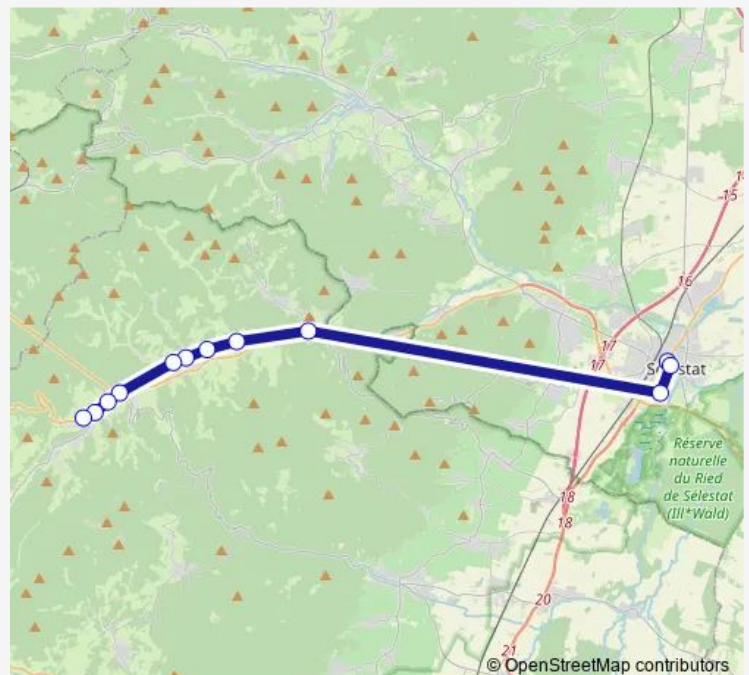

Bus B P811[Go to website](#)**Direction**

Sélestat Schweisguth — Ste-Marie-aux-Ms P. de Gaulle

12 stops

[Open route schedule](#)

Sélestat Schweisguth

Sélestat Koeberlé

Sélestat Schwilgué

Lièpvre Centre

Route schedule

Sélestat Schweisguth — Ste-Marie-aux-Ms P. de Gaulle

Monday 17:33

Tuesday 17:33

Wednesday —

Thursday 17:33

Friday 17:33

Saturday —

Sunday —

Route info

Direction: Sélestat Schweisguth

Stops: 12

Trip Duration: 0 hour 50 min

■ B — P811

BusMaps

B Bus time schedules and route maps are available in an offline PDF at busmaps.com. Use the busmaps.com website to see live bus times, train schedule or subway schedule, and step-by-step directions for all public transit in Sainte-Marie-aux-Mines