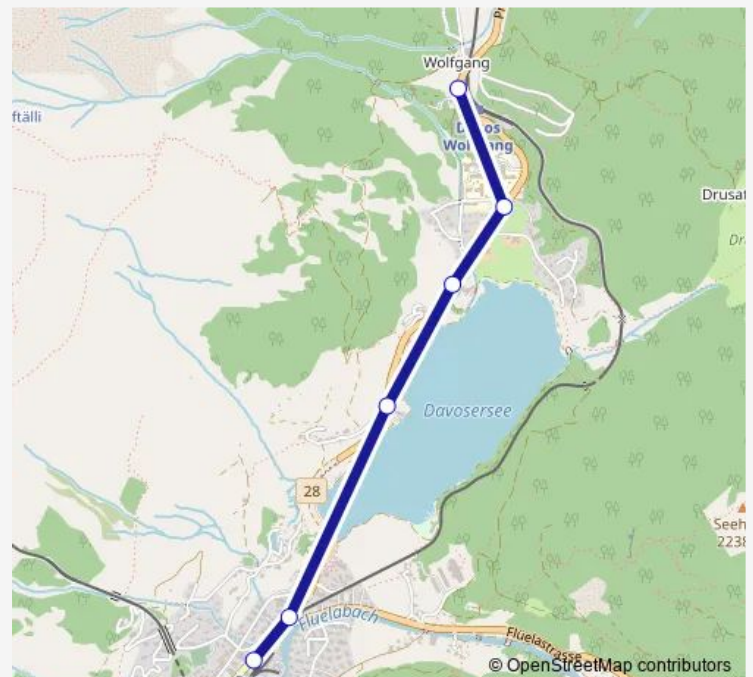

Wednesday 08:20-19:25

Thursday 08:20-19:25

Friday 08:20-19:25

Saturday —

Sunday —

Route info

Direction: Davos Wolfgang (Bus)

Stops: 6

Trip Duration: 0 hour 6 min

■ B — WEF-Rot

BusMaps

Direction

undefined — undefined

0 stops

[Open route schedule](#)

Route schedule

undefined — undefined

Monday	06:26
Tuesday	06:26
Wednesday	06:26
Thursday	06:26
Friday	06:26
Saturday	—
Sunday	—

Route info

Direction:

Stops: 0

Trip Duration: — min

Direction

Davos Dorf, Bahnhof — Davos Wolfgang (Bus)

Route schedule

Davos Dorf, Bahnhof — Davos Wolfgang (Bus)

Monday	08:07-19:20
Tuesday	08:07-19:20
Wednesday	08:07-19:20
Thursday	08:07-19:20
Friday	08:07-19:20
Saturday	—
Sunday	—

Route info

Direction: Davos Dorf, Bahnhof