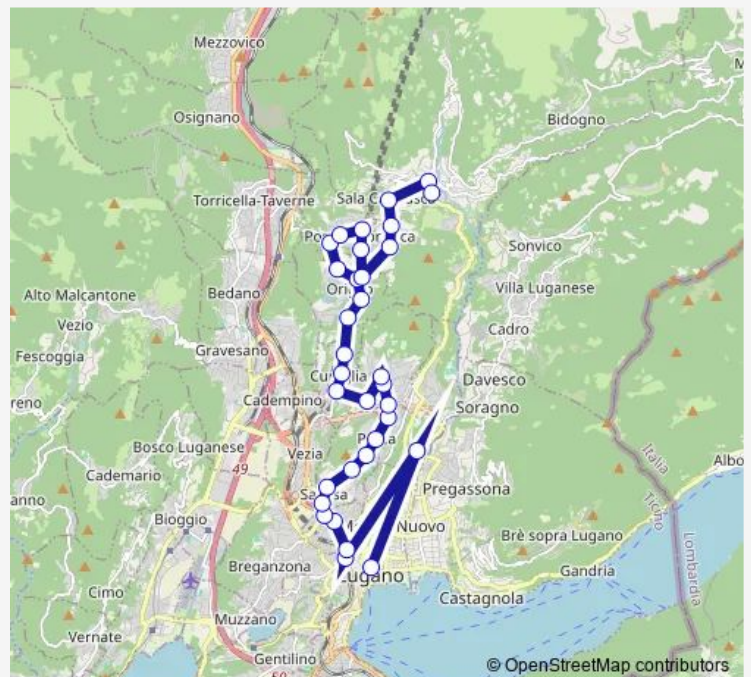

Cureglia, Grotti

Carnago, Deca

Carnago, Arbustello

Route schedule

Lugano, Centro — Tesserete, Paese

Monday —

Tuesday —

Wednesday —

Thursday —

Friday 25:00⁺¹

Saturday 25:00⁺¹

Sunday —

Route info

Direction: Lugano, Centro

Stops: 33

Trip Duration: 0 hour 45 min

■ B — Ne1

BusMaps

Carnago, Paese

Origlio, Paese

Ponte Capriasca, Nogo

Ponte Capriasca, Nogo Sopra

Ponte Capriasca, Paese

Ponte Capriasca, Crano

Carnago, Chiesa

Vaglio, Piccolo Vaglio

Vaglio, Paese

Sala Capriasca, Paese

Tesserete, Scuole

Tesserete, Paese

B Bus time schedules and route maps are available in an offline PDF at busmaps.com. Use the busmaps.com website to see live bus times, train schedule or subway schedule, and step-by-step directions for all public transit in Lugano