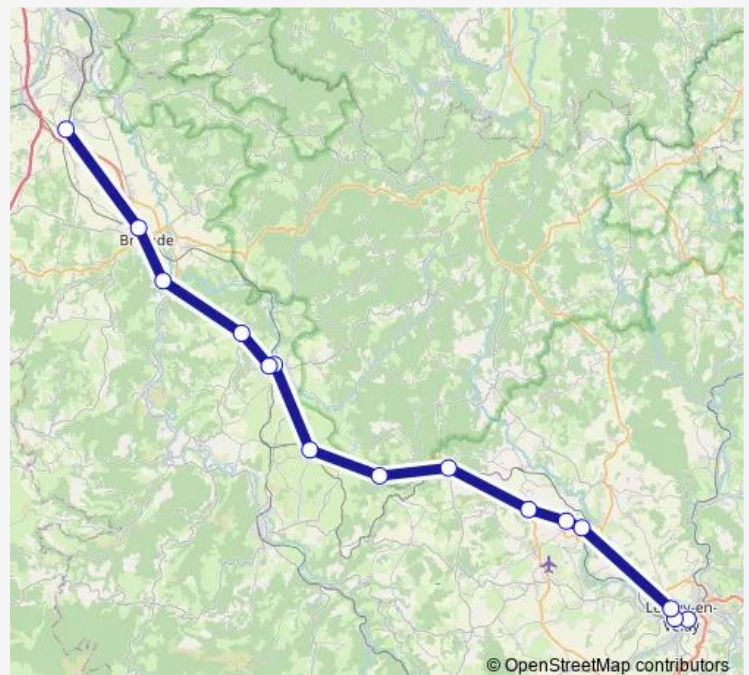

Bus B P85

[Go to website](#)

Direction

Arvant — Le Puy-en-Velay

16 stops

[Open route schedule](#)

Arvant
Brioude
Vieille-Brioude
La Chomette
Paulhaguet Monument
Langeac
Langeac le Treuil
Saint-Eble
Sainte-Eugénie-de-Villeneuve
Fix Saint-Geney's Rn102 Bourg
Coubladour Rond-point
Lanthenas
Borne (F)
Le Puy En Velay Hp E.Roux
Le Puy-en-Velay Lafayette
Le Puy-en-Velay

Route schedule

Arvant — Le Puy-en-Velay

Monday	—
Tuesday	—
Wednesday	21:03
Thursday	—
Friday	21:03
Saturday	—
Sunday	—

Route info

Direction: Arvant

Stops: 16

Trip Duration: 1 hour 39 min

■ B — P85

BusMaps