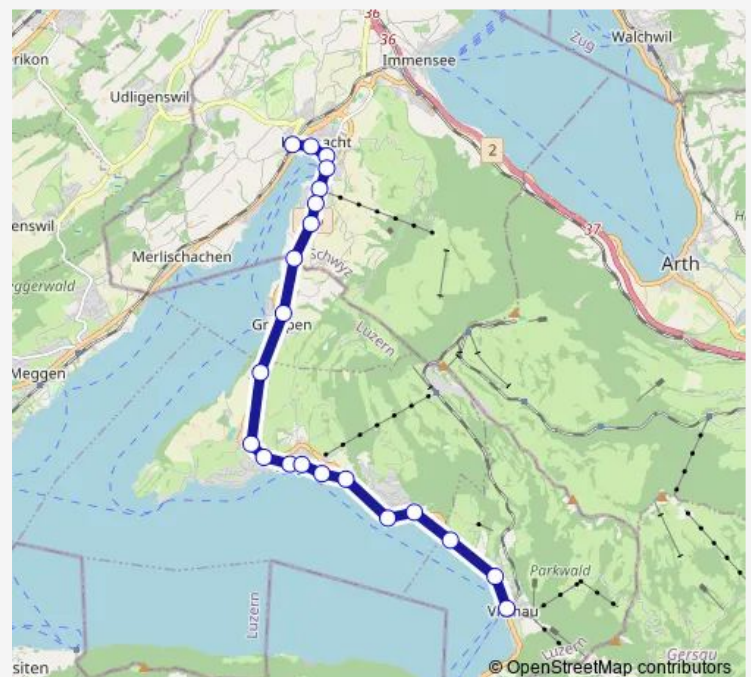

Thursday 26:35⁺¹

Friday 26:35⁺¹

Saturday —

Sunday —

Route info

Direction: Vitznau, Station

Stops: 21

Trip Duration: 0 hour 26 min

■ B — N33

Direction

undefined — undefined

0 stops

[Open route schedule](#)

Route schedule

undefined — undefined

Monday	—
Tuesday	—
Wednesday	—
Thursday	—
Friday	26:35 ⁺¹
Saturday	03:35
Sunday	—

Route info

Direction:

Stops: 0

Trip Duration: — min

Direction

undefined — undefined

0 stops

[Open route schedule](#)