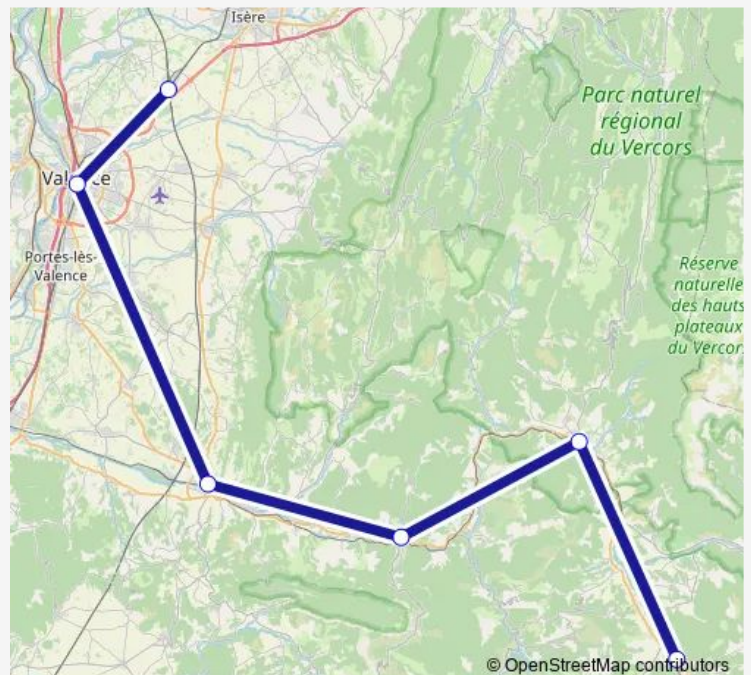

Bus B P64

[Go to website](#)

Direction

Valence TGV Rhône-Alpes Sud — Luc-en-Diois

6 stops

[Open route schedule](#)

Valence TGV Rhône-Alpes Sud

Valence Gare Routière

Crest

Saillans

Die

Luc-en-Diois

Route schedule

Valence TGV Rhône-Alpes Sud — Luc-en-Diois

Monday	16:55
Tuesday	16:55
Wednesday	16:55
Thursday	16:55
Friday	—
Saturday	—
Sunday	—

Route info

Direction: Valence TGV Rhône-Alpes Sud

Stops: 6

Trip Duration: 2 hour 8 min

■ B — P64

BusMaps

B Bus time schedules and route maps are available in an offline PDF at busmaps.com. Use the busmaps.com website to see live bus times, train schedule or subway schedule, and step-by-step directions for all public transit in Valence