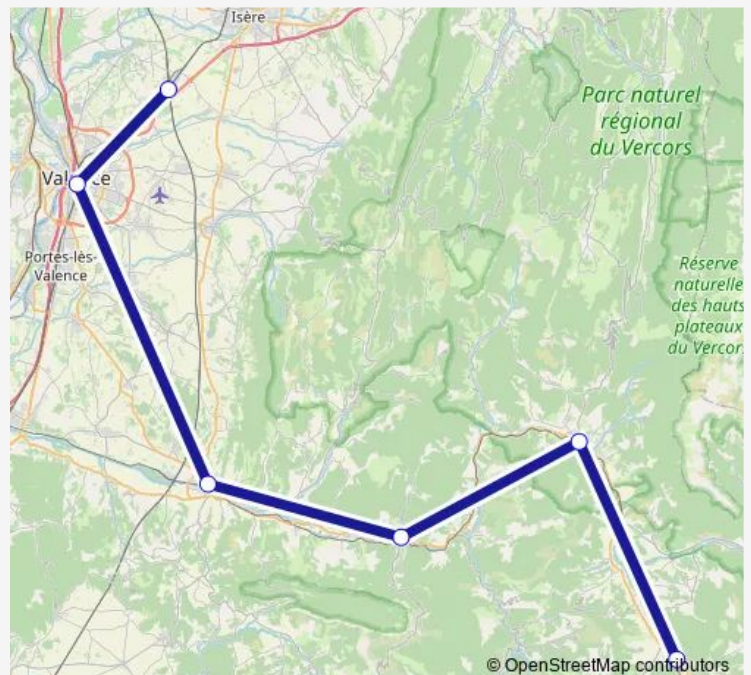

Bus B P64

[Go to website](#)

Direction

Valence TGV Rhône-Alpes Sud — Luc-en-Diois

6 stops

[Open route schedule](#)

Valence TGV Rhône-Alpes Sud

Valence Gare Routière

Crest

Saillans

Die

Luc-en-Diois

Route schedule

Valence TGV Rhône-Alpes Sud — Luc-en-Diois

Monday 16:55

Tuesday 16:55

Wednesday 16:55

Thursday 16:55

Friday —

Saturday —

Sunday —

Route info

Direction: Valence TGV Rhône-Alpes Sud

Stops: 6

Trip Duration: 2 hour 8 min

■ B — P64

BusMaps