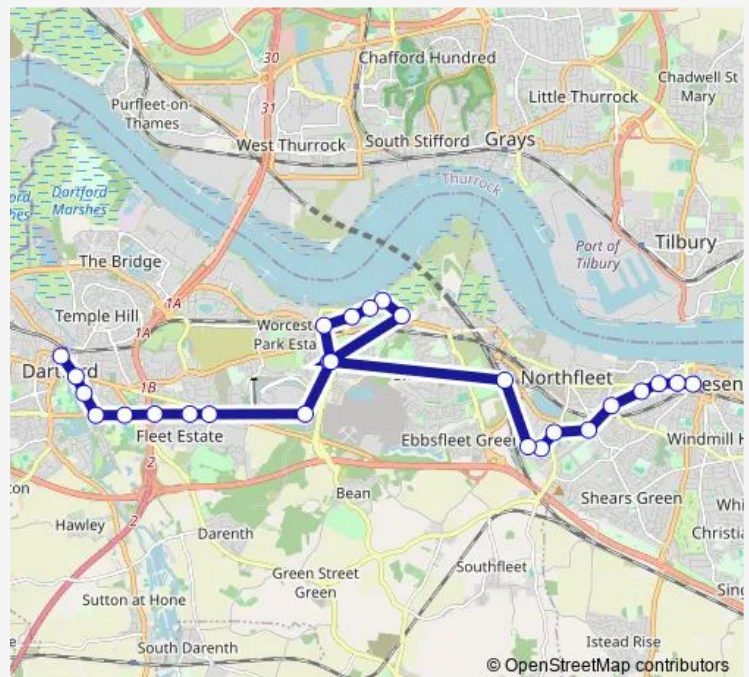

Princes Park

Princes Avenue

Dovedale Road

Patterdale Road

Bus Station

St Clements Lakes

Railway Station

Watermans Way

### Route schedule

Home Gardens — Garrick Street

Monday 00:12-23:42

Tuesday 00:12-23:42

Wednesday 00:12-23:42

Thursday 00:12-23:42

Friday 00:12-23:42

Saturday 00:12-23:42

### Route info

Direction: Home Gardens

Stops: 25

Trip Duration: 0 hour 49 min

**B**

**BusMaps**

Rosherville Way

Thames Way

## Route info

Direction: Garrick Street

Stops: 26

Trip Duration: 0 hour 51 min

B Bus time schedules and route maps are available in an offline PDF at [busmaps.com](https://busmaps.com). Use the [busmaps.com](https://busmaps.com) website to see live bus times, train schedule or subway schedule, and step-by-step directions for all public transit in Grays