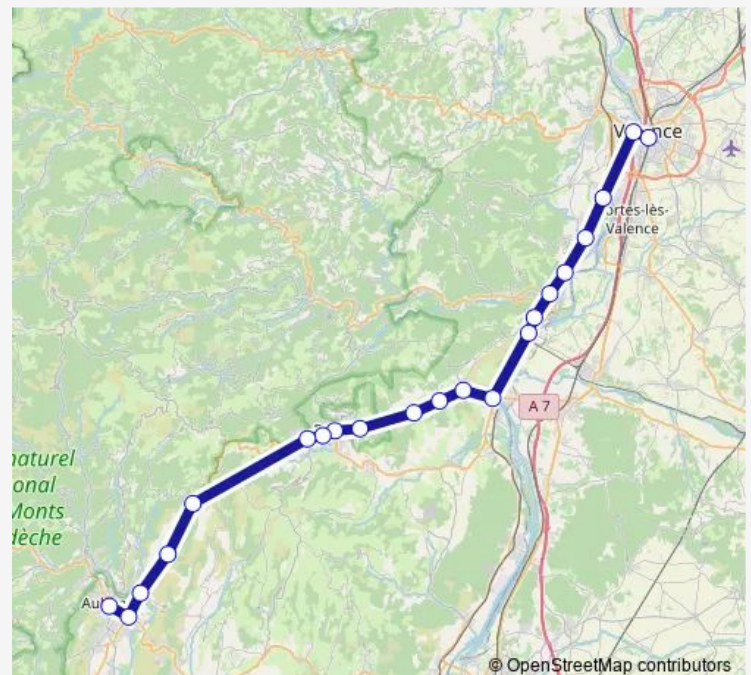

Thursday 16:25

Friday 16:25

Saturday 06:50

Sunday —

Route info

Direction: Valence Gare Routière

Stops: 21

Trip Duration: 1 hour 44 min

■ B — X73

Direction

Valence Gare Routière — Aubenas Place de la Paix

21 stops

[Open route schedule](#)

Valence Gare Routière

Guilherand-Granges Sadi Carnot

Soyons-Centre

Aubenas Gare Routière

Aubenas Place de la Paix

Route schedule

Valence Gare Routière — Aubenas Place de la Paix

Monday 06:00

Tuesday 06:00

Wednesday 06:00

Thursday 06:00