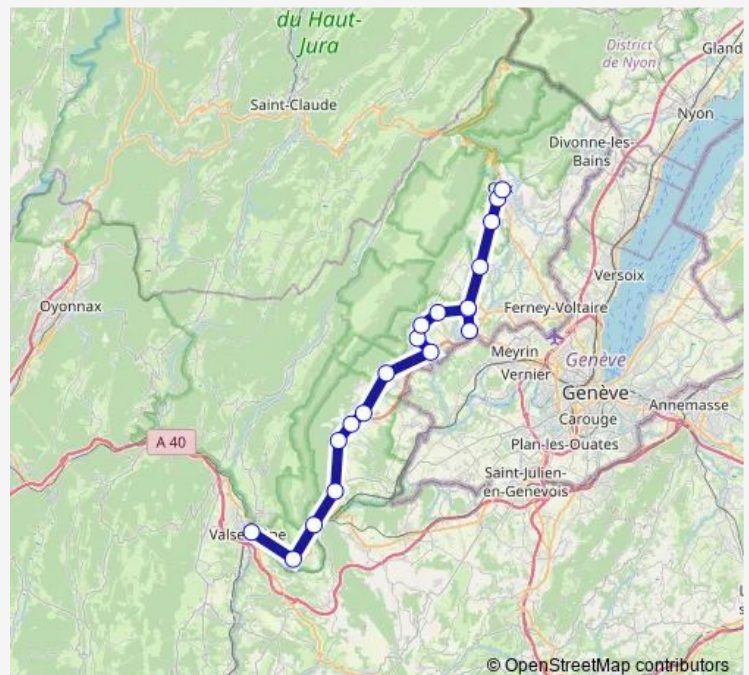

St-Genis, Malivert

Saint-Genis, Porte de France

Saint-Genis, Pouilly Allondon

Chevry, Chevry

Échenevex, Echenevex

Gex, Vertes Campagnes

Gex, centre

### Route schedule

Bellegarde (Valserine), gare — Gex, centre

Monday 07:15

Tuesday 07:15

Wednesday 07:15

Thursday 07:15

Friday 07:15

Saturday 07:15

### Route info

Direction: Bellegarde (Valserine), gare

Stops: 19

Trip Duration: 1 hour 14 min

■ B — X33

BusMaps

B Bus time schedules and route maps are available in an offline PDF at [busmaps.com](https://busmaps.com). Use the [busmaps.com](https://busmaps.com) website to see live bus times, train schedule or subway schedule, and step-by-step directions for all public transit in Geneve