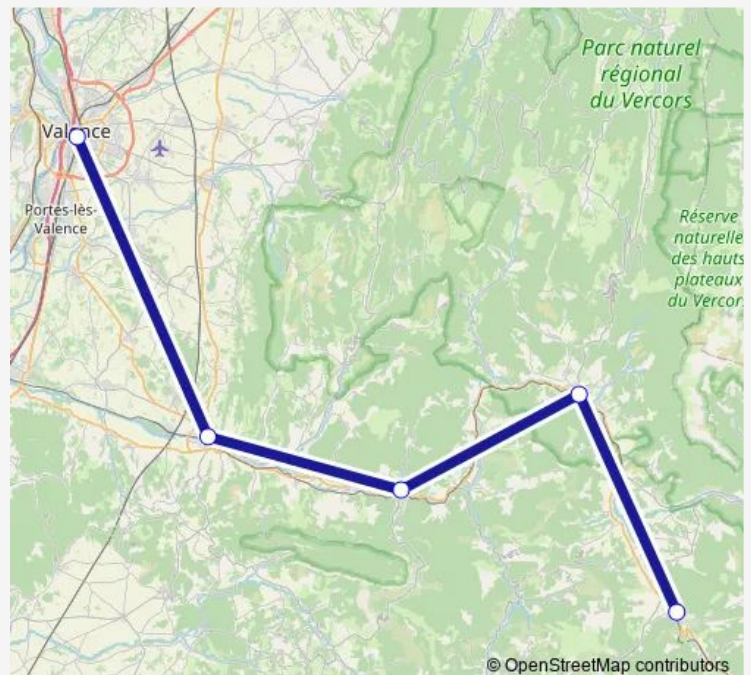

Bus B P64

[Go to website](#)

Direction

Luc-en-Diois — Valence Gare Routière

5 stops

[Open route schedule](#)

Luc-en-Diois

Die

Saillans

Crest

Valence Gare Routière

Route schedule

Luc-en-Diois — Valence Gare Routière

Monday	19:15
Tuesday	19:15
Wednesday	19:15
Thursday	19:15
Friday	—
Saturday	—
Sunday	—

Route info

Direction: Luc-en-Diois

Stops: 5

Trip Duration: 1 hour 48 min

■ B — P64

BusMaps