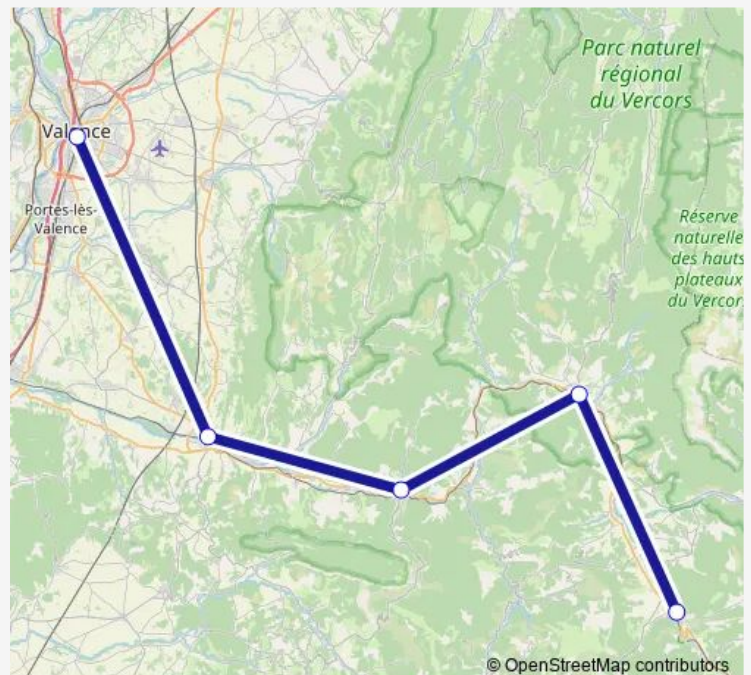

Bus B P64

[Go to website](#)

Direction

Luc-en-Diois — Valence Gare Routière

5 stops

[Open route schedule](#)

Luc-en-Diois

Die

Saillans

Crest

Valence Gare Routière

Route schedule

Luc-en-Diois — Valence Gare Routière

Monday	19:15
Tuesday	19:15
Wednesday	19:15
Thursday	19:15
Friday	—
Saturday	—
Sunday	—

Route info

Direction: Luc-en-Diois

Stops: 5

Trip Duration: 1 hour 48 min

■ B — P64

BusMaps