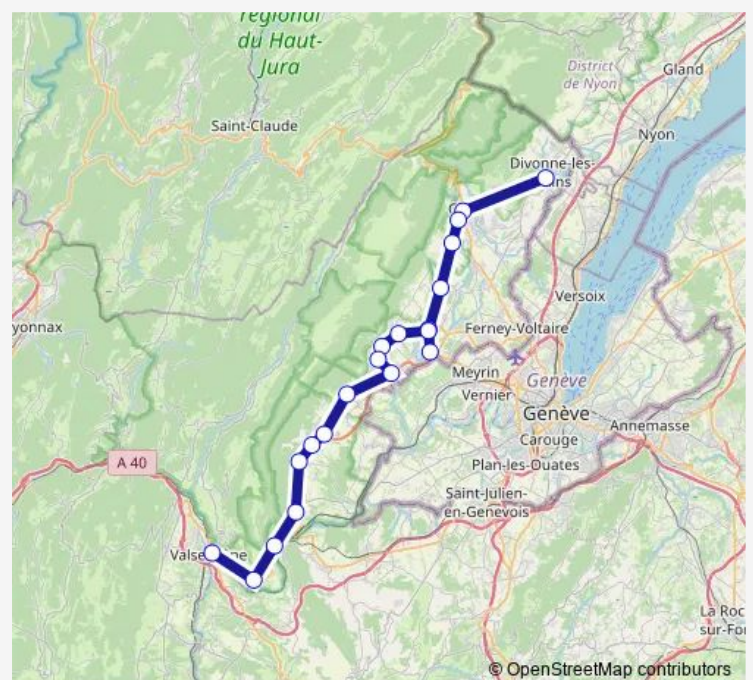

Grésin

Bellegarde (Valserine), gare

Route schedule

Divonne-les-B, Ancienne gare — Bellegarde (Valserine), gare

Monday	11:32-18:26
Tuesday	11:32-18:26
Wednesday	11:32-18:26
Thursday	11:32-18:26
Friday	11:32-18:26
Saturday	—
Sunday	—

Route info

Direction: Divonne-les-B, Ancienne gare

Stops: 20

Trip Duration: 1 hour 25 min

■ B — X33

Direction

Bellegarde (Valserine), gare — Divonne-les-B, Ancienne gare

20 stops

Tuesday 07:15

Wednesday 07:15

Thursday 07:15

Friday 07:15

Saturday 07:15

Sunday —

Route info

Direction: Bellegarde (Valserine), gare