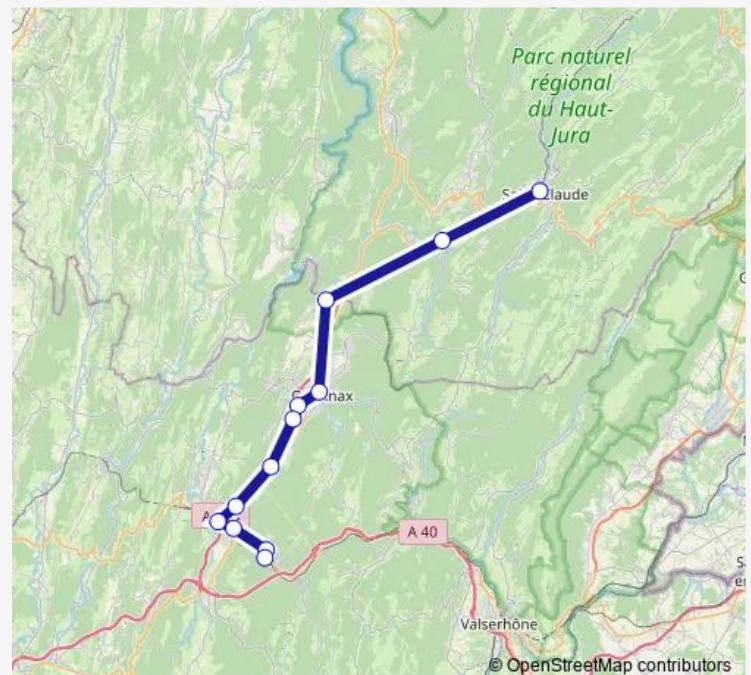

### Route schedule

Nantua — Saint-Claude

Monday	11:10-20:05
Tuesday	11:10-20:05
Wednesday	11:10-20:05
Thursday	11:10-20:05
Friday	11:10-20:05
Saturday	11:10-20:05
Sunday	11:10-20:05

### Route info

Direction: Nantua

Stops: 11

Trip Duration: 1 hour 9 min

■ B — X37

**Direction**

Saint-Claude — Nantua

11 stops

## Route info

Direction: Saint-Claude

Stops: 11

Trip Duration: 1 hour 9 min