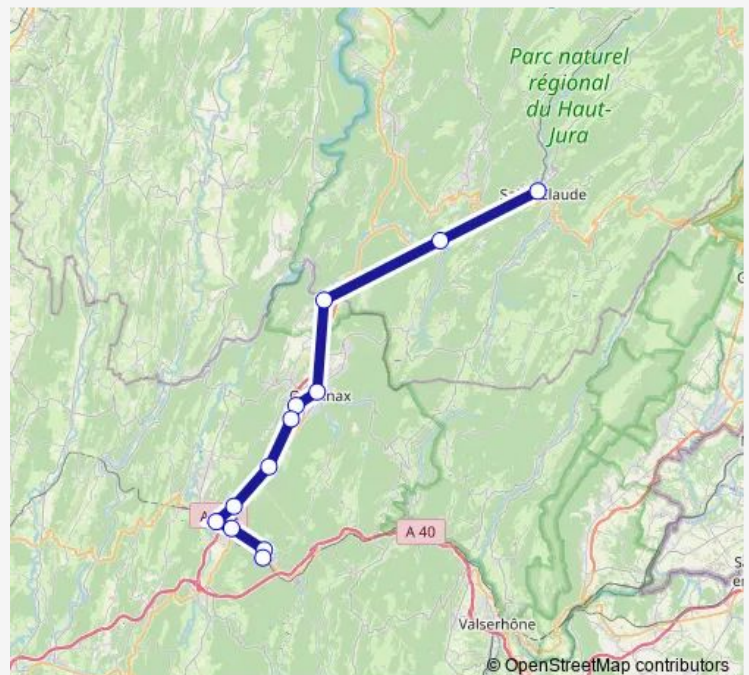

Saturday 11:10-20:05

Sunday 11:10-20:05

Route info

Direction: Nantua

Stops: 11

Trip Duration: 1 hour 9 min

■ B — X37

Direction

Martignat

Montréal (F)

Brion-Montréal-La-Cluse

Montréal-la-Cluse, ville

Nantua, Esplanade

Nantua

Route schedule

Saint-Claude — Nantua

Thursday 07:15-15:00

Friday 07:15-15:00

Saturday 09:20-15:00

Sunday —

Route info

Direction: Nantua

Stops: 12

Trip Duration: 1 hour 11 min

Sunday 08:40-17:25

Route info

Direction: Saint-Claude

Stops: 12

Trip Duration: 1 hour 11 min

Direction

Saint-Claude — Nantua

11 stops