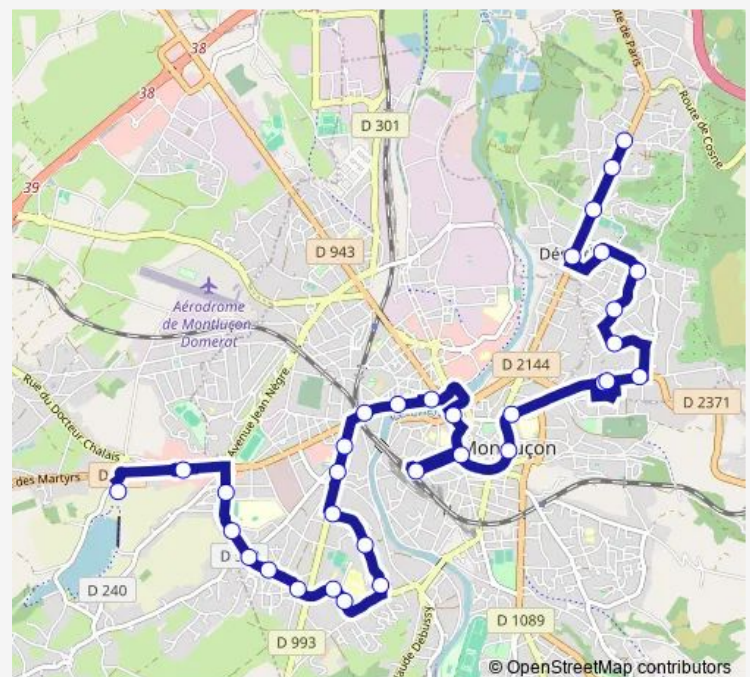

### Route schedule

Marmignolles — Etang de Sault

Monday 06:54-18:54

Tuesday 06:54-18:54

Wednesday 06:54-18:54

Thursday 06:54-18:54

Friday 06:54-18:54

Saturday 07:30-18:39

### Route info

Direction: Marmignolles

Stops: 33

Trip Duration: 0 hour 49 min

B — Ligne B Sept23 V3

Guineberts

Soleil Levant

Roches

## Route info

Direction: Etang de Sault

Stops: 32

Trip Duration: 0 hour 49 min

Brunet

Soalhat

Désertines Mairie

Daru