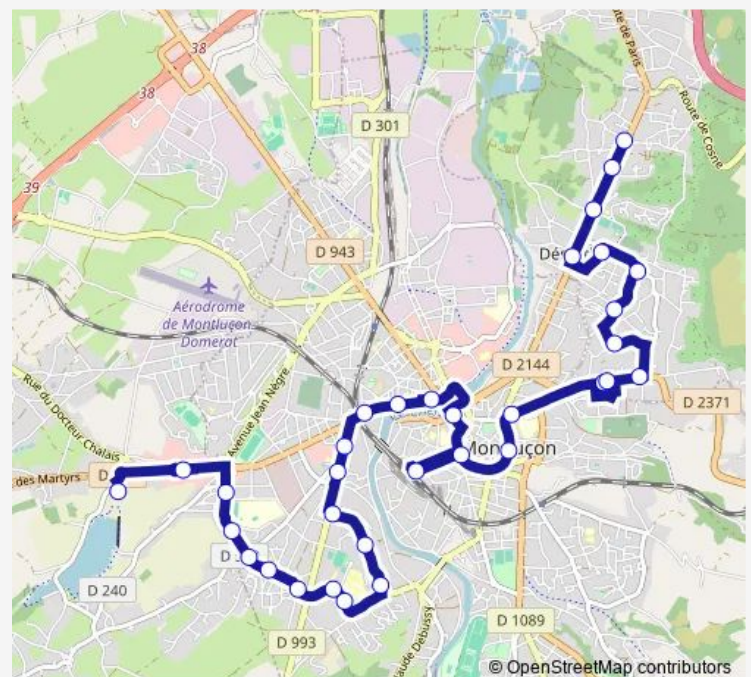

Paul Lafargue

Route schedule

Marmignolles — Etang de Sault

Monday 06:54-18:54

Tuesday 06:54-18:54

Wednesday 06:54-18:54

Thursday 06:54-18:54

Friday 06:54-18:54

Saturday 07:30-18:39

Sunday —

Route info

Direction: Marmignolles

Stops: 33

Trip Duration: 0 hour 49 min

B — Ligne B Sept23 V3

Guineberts

Petit Moulin

Martyrs

Etang de Sault

Direction

Etang de Sault — Marmignolles

32 stops

[Open route schedule](#)

Etang de Sault

Sunday —

Route info

Direction: Etang de Sault

Stops: 32

Trip Duration: 0 hour 46 min

Brunet

Soalhat

Désertines Mairie