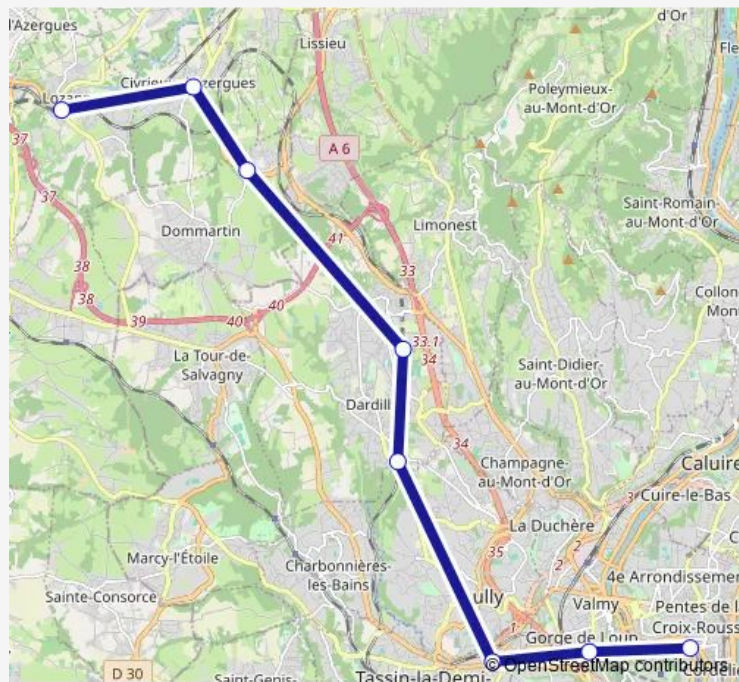

Monday 20:12

Tuesday 20:12

Wednesday —

Thursday 20:12

Friday 20:12

Saturday —

Sunday —

Route info

Direction: Lozanne

Stops: 8

Trip Duration: 0 hour 48 min

■ B — C29

Direction

Lyon Saint-Paul, Quai de Bondy — Lozanne

8 stops

[Open route schedule](#)

Lyon Saint-Paul, Quai de Bondy

Lyon Gorge de Loup

Ecully Arrêt TCL Demi-Lune

Dardilly les Mouilles

Dardilly - Le Jubin

Dommartin La Chicotière D 385

Civrieux-d'Azergues D 385

Lozanne

Sunday —

Route info

Direction: Lyon Saint-Paul, Quai de Bondy

Stops: 8

Trip Duration: 0 hour 46 min

B Bus time schedules and route maps are available in an offline PDF at busmaps.com. Use the busmaps.com website to see live bus times, train schedule or subway schedule, and step-by-step directions for all public transit in Lyon