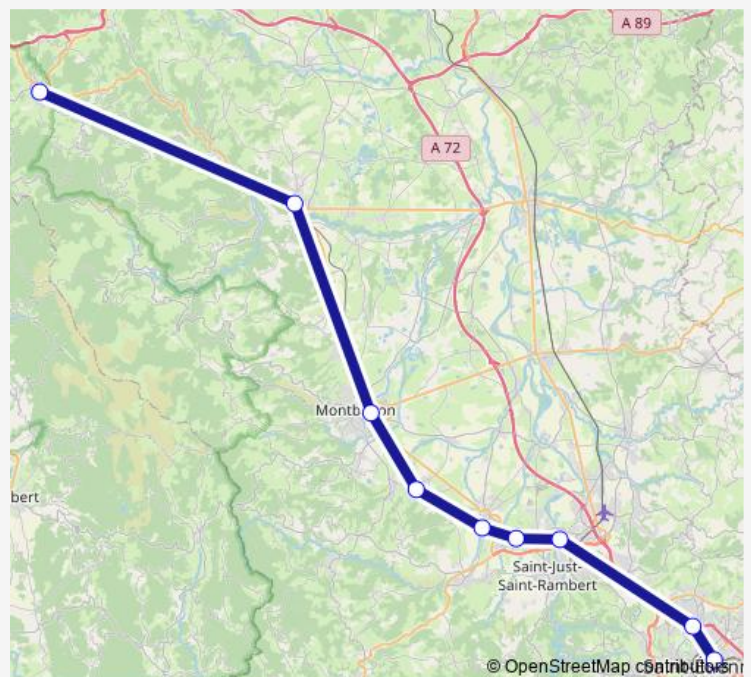

Bus B P70

[Go to website](#)

Direction

St-Etienne-Châtrcx. G Routière — Noirétable Place Passelière

9 stops

[Open route schedule](#)

St-Etienne-Châtrcx. G Routière

Saint-Étienne La Terrasse

Andrézieux

Bonson

Sury-le-Comtal

Saint-Romain-le-Puy

Montbrison

Boen Parc Lignon

Noirétable Place Passelière

Route schedule

St-Etienne-Châtrcx. G Routière — Noirétable Place Passelière

Monday —

Tuesday —

Wednesday —

Thursday —

Friday —

Saturday 14:50

Sunday —

Route info

Direction: St-Etienne-Châtrcx. G Routière

Stops: 9

Trip Duration: 1 hour 53 min

■ B — P70

B Bus time schedules and route maps are available in an offline PDF at busmaps.com. Use the busmaps.com website to see live bus times, train schedule or subway schedule, and step-by-step directions for all public transit in Saint-Etienne