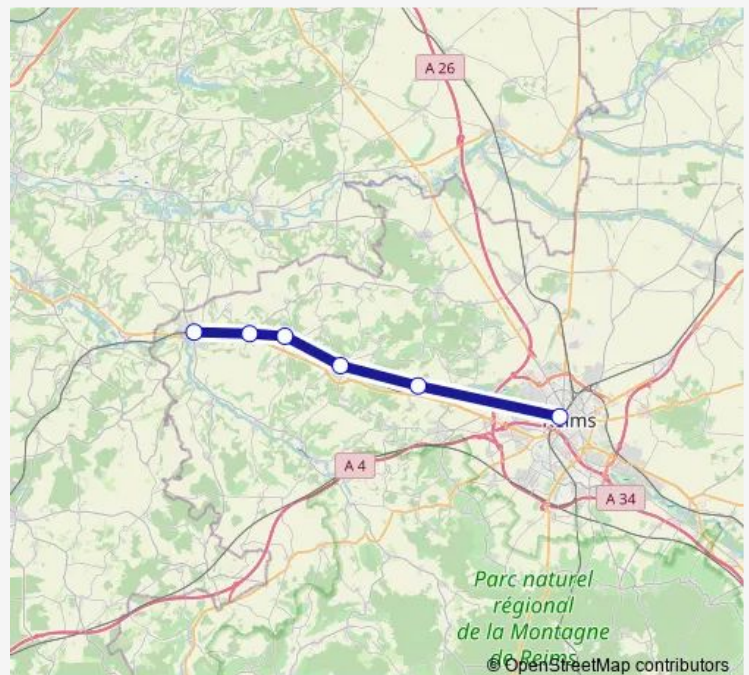

### Direction

Reims — Fismes

6 stops

[Open route schedule](#)

Reims

Muizon

Jonchery-sur-Vesle

Breuil - Romain

### Route schedule

Reims — Fismes

Monday 12:30

Tuesday 12:30

Wednesday 12:30-18:24

Thursday 12:30

Friday 12:30

Saturday —

### Route info

Direction: Reims

Stops: 6

Trip Duration: 0 hour 50 min

■ B — P75

**Direction**

Reims — Fismes

6 stops

## Route info

Direction: Reims

Stops: 6

Trip Duration: 0 hour 50 min

**Direction**

Fismes — Reims

6 stops

[Open route schedule](#)