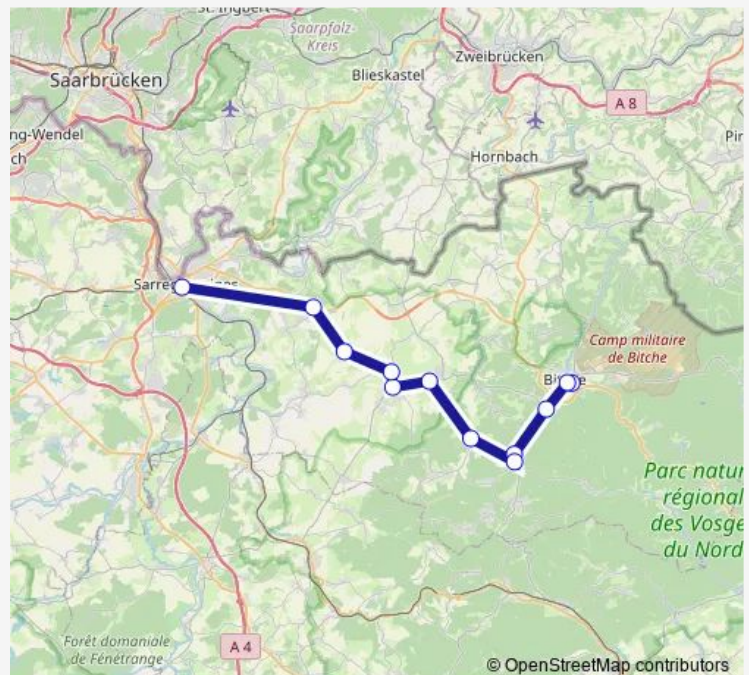

Friday 06:02-20:38

Saturday 05:03-18:00

Sunday 13:00-18:08

Route info

Direction: Bitche

Stops: 12

Trip Duration: 0 hour 50 min

■ B — P838

BusMaps

Direction

Bitche — Sarreguemines

12 stops

[Open route schedule](#)

Bitche

Bitche Rue de la Paix

Schwangerbach