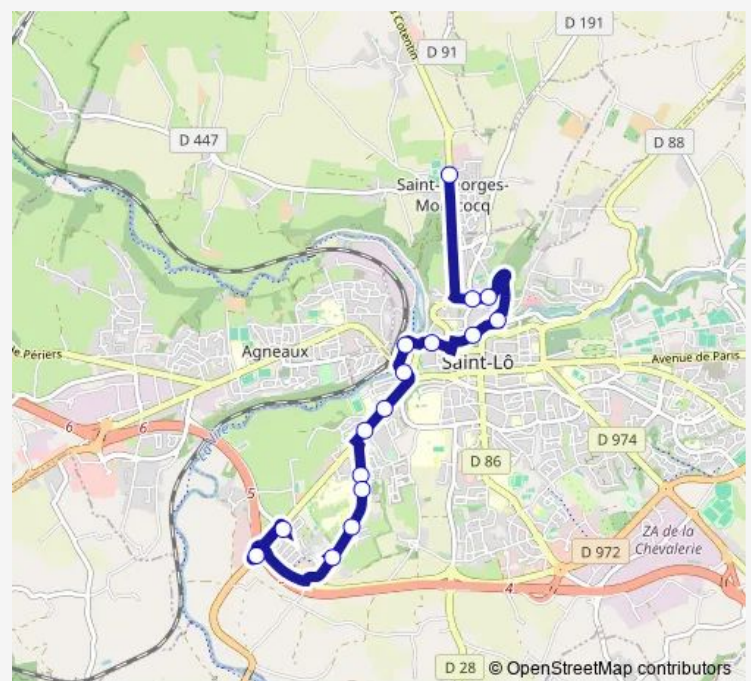

Saturday 08:31-19:31

Sunday —

Route info

Direction: Conseil Départemental

Stops: 19

Trip Duration: 0 hour 25 min

B — Mairie Saint-Georges-Montcocq / Conseil départemental

Direction

Thursday 05:59-19:29

Friday 05:59-19:29

Saturday 07:59-18:59

Sunday —

Route info

Direction: Mairie St-Georges

Stops: 16

Trip Duration: 0 hour 26 min