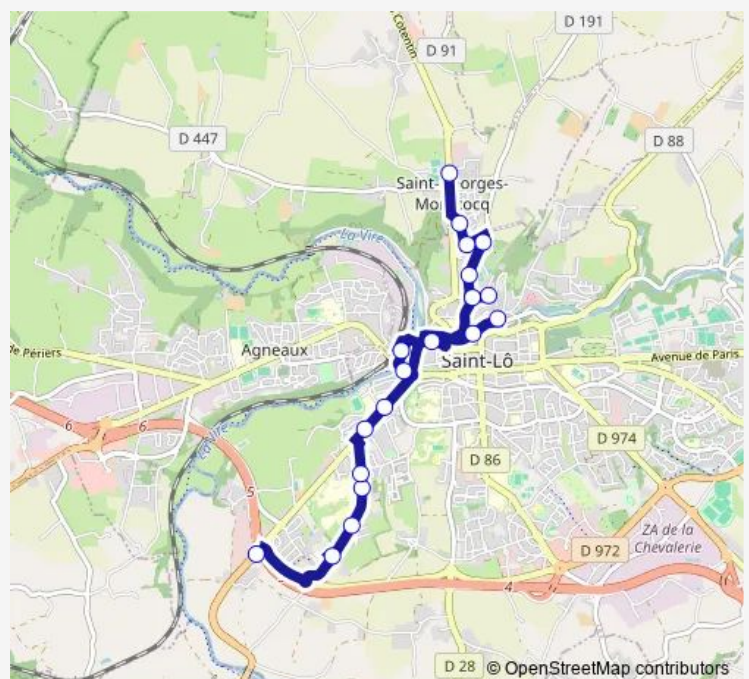

Hôpital

Haut Candol

La Seigneurie

Touraine

Conseil Départemental

Route schedule

Mairie St-Georges — Conseil Départemental

Monday	05:59-19:29
Tuesday	05:59-19:29
Wednesday	05:59-19:29
Thursday	05:59-19:29
Friday	05:59-19:29
Saturday	07:59-18:59
Sunday	—

Route info

Direction: Mairie St-Georges

Stops: 16

Trip Duration: 0 hour 26 min

Direction

Conseil Départemental — Mairie St-Georges

19 stops

[Open route schedule](#)

Thursday 06:01-19:31

Friday 06:01-19:31

Saturday 08:31-19:31

Sunday —

Route info

Direction: Conseil Départemental

Stops: 19

Trip Duration: 0 hour 25 min