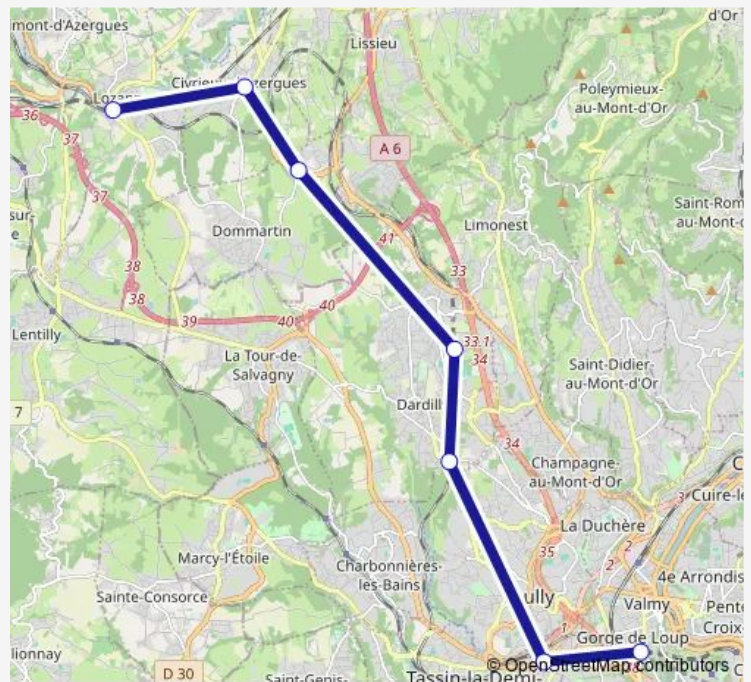

### Route schedule

Lyon Gorge de Loup — Lozanne

Monday 07:50-19:50

Tuesday 07:50-19:50

Wednesday 09:50-19:50

Thursday 07:50-19:50

Friday 07:50-19:50

Saturday 07:50-19:50

### Route info

Direction: Lyon Gorge de Loup

Stops: 7

Trip Duration: 0 hour 37 min

■ B — C29

## Route schedule

Lozanne — Lyon Gorge de Loup

Monday 07:30-18:52

---

Tuesday 07:30-18:52

---

Wednesday 09:02-18:52

---

## Route info

Direction: Lozanne

Stops: 7

Trip Duration: 0 hour 38 min