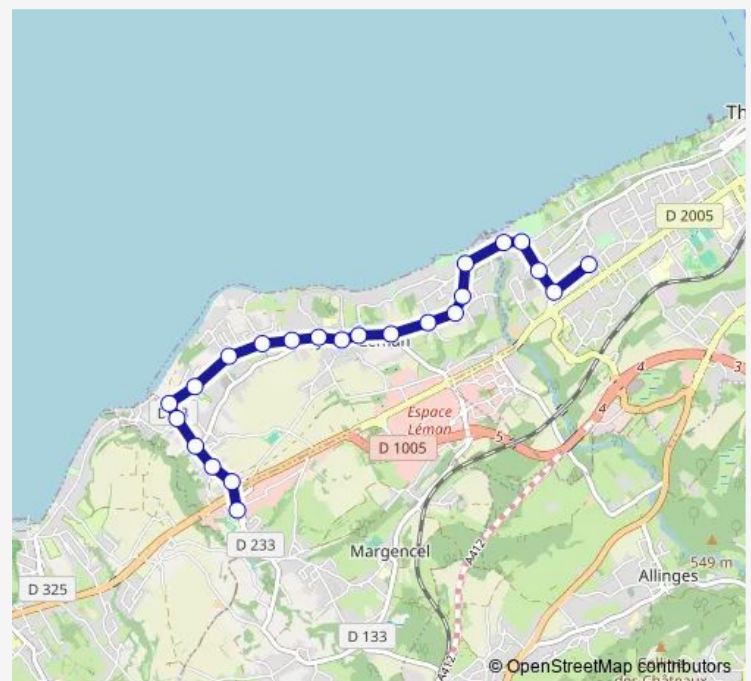

Thursday 07:45

Friday 07:45

Saturday —

Sunday —

Route info

Direction: Thonon-les-Bains, Mesanges

Stops: 23

Trip Duration: 0 hour 19 min