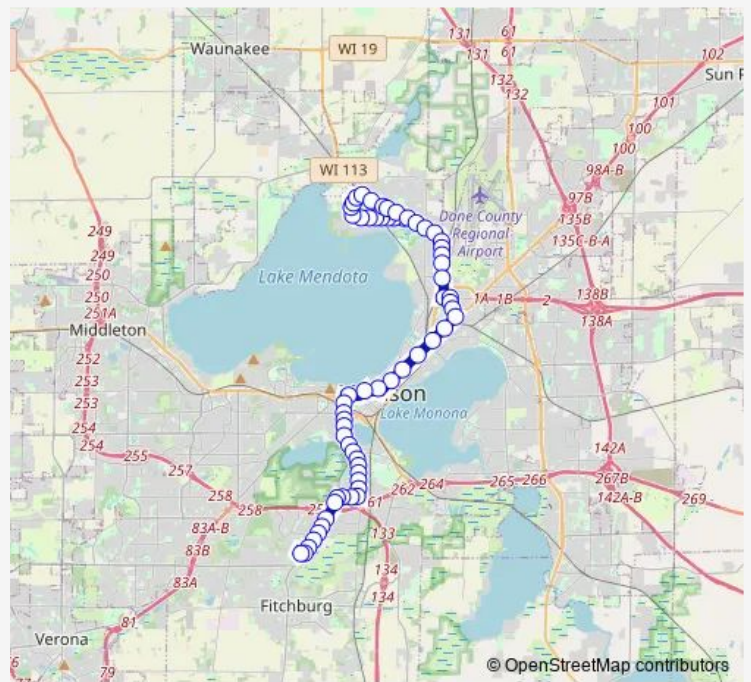

Bus B Route B

[Go to website](#)

Direction
 Cahill at Caddis — Troy at Forster

46 stops

[Open route schedule](#)

- Cahill at Caddis
- Fish Hatchery at Caddis
- Fish Hatchery at High Ridge
- Fish Hatchery at Traceway
- Fish Hatchery at Post
- Fish Hatchery at Ochalla
- Fish Hatchery at Greenway
- Fish Hatchery at Emil
- W Badger at Fish Hatchery
- W Badger at Fiedler
- W Badger at Cypress
- W Badger at South Transfer
- S Park at Buick
- S Park at Burr Oak
- S Park at Crosswalk
- S Park at Wingra
- S Park at Cedar
- S Park at W Olin
- S Park at Fish Hatchery
- S Park at Erin
- S Park at W Washington

Route schedule

Cahill at Caddis — Troy at Forster

Monday	05:22-23:20
Tuesday	05:22-23:20
Wednesday	05:22-23:20
Thursday	05:22-23:20
Friday	05:22-23:20
Saturday	05:23-22:48
Sunday	05:25-22:48

Route info

Direction: Cahill at Caddis

Stops: 46

Trip Duration: 0 hour 49 min

S Park at Meriter

N Park at Regent

N Park at W Dayton

East Campus

State

Capitol Square

Northport at N Sherman

Northport at Warner Park

Troy at Forster

Direction

Troy at Forster — Cahill at Caddis

62 stops

[Open route schedule](#)

Troy at Forster