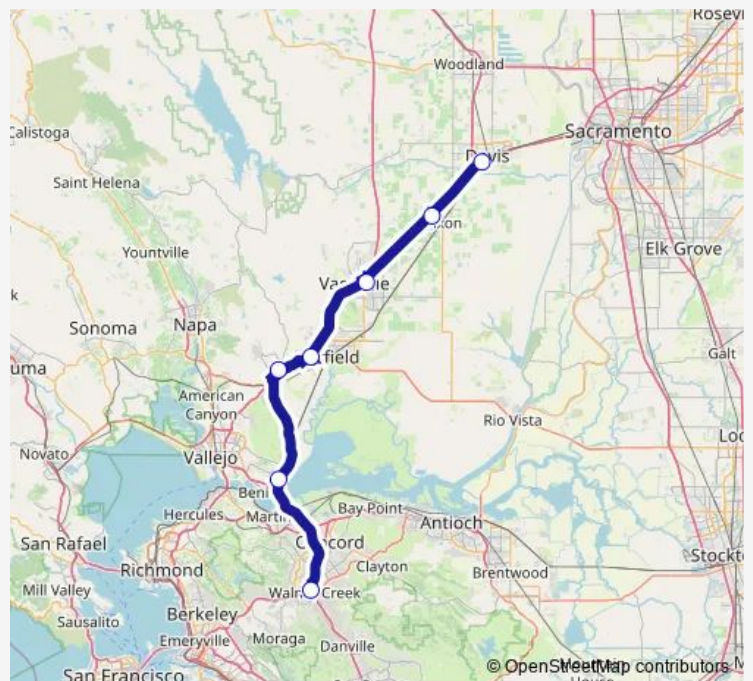

Suisun Valley Rd & Kaiser Dr (Scc)

Fairfield Transportation Center

Vacaville Transportation Center (Vatc)

Dixon Park & Ride

Mrak Hall Dr & Alumni Ln (UC Davis Mondavi Center)

Route schedule

Walnut Creek Bart — Mrak Hall Dr & Alumni Ln (UC Davis Mondavi Center)

Monday 05:35-19:10

Tuesday 05:35-19:10

Wednesday 05:35-19:10

Thursday 05:35-19:10

Friday 05:35-19:10

Saturday 07:15-18:20

Sunday —

Route info

Direction: Walnut Creek Bart

Stops: 7

Trip Duration: 1 hour 31 min

B — Blue Line

DirectionMrak Hall Dr & Alumni Ln (UC Davis Mondavi Center) —
Walnut Creek Bart

7 stops

[Open route schedule](#)

Mrak Hall Dr & Alumni Ln (UC Davis Mondavi Center)

Dixon Park & Ride

Vacaville Transportation Center (Vatc)

Fairfield Transportation Center

Suisun Valley Rd & Westamerica Dr (SCC Fairfield)

Benicia Park & Ride

Walnut Creek Bart

Route scheduleMrak Hall Dr & Alumni Ln (UC Davis Mondavi Center) —
Walnut Creek Bart