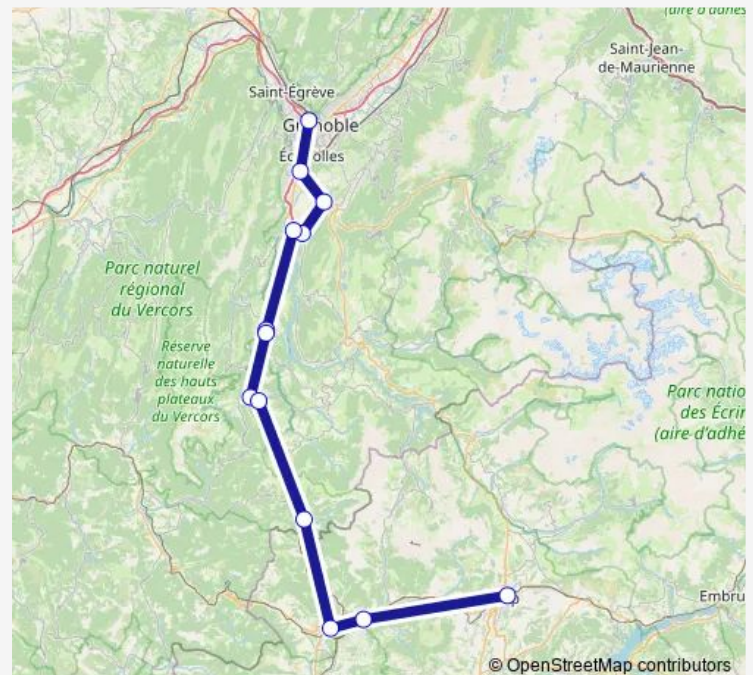

Lus-la-Croix-Haute RD 1075

Aspres-sur-Buech

Veynes-Devoluy

Gap

Route schedule

Grenoble-Gare-Routière — Gap

Monday —

Tuesday —

Wednesday —

Thursday —

Friday 20:30

Saturday —

Sunday —

Route info

Direction: Grenoble-Gare-Routière

Stops: 14

Trip Duration: 2 hour 44 min

■ B — P24

BusMaps

Direction

Grenoble-Gare-Routière — Gap

13 stops

[Open route schedule](#)

Grenoble-Gare-Routière

Direction: Grenoble-Gare-Routière

Stops: 13

Trip Duration: 2 hour 44 min

Direction

Grenoble-Gare-Routière — Gap

14 stops

[Open route schedule](#)

Grenoble-Gare-Routière