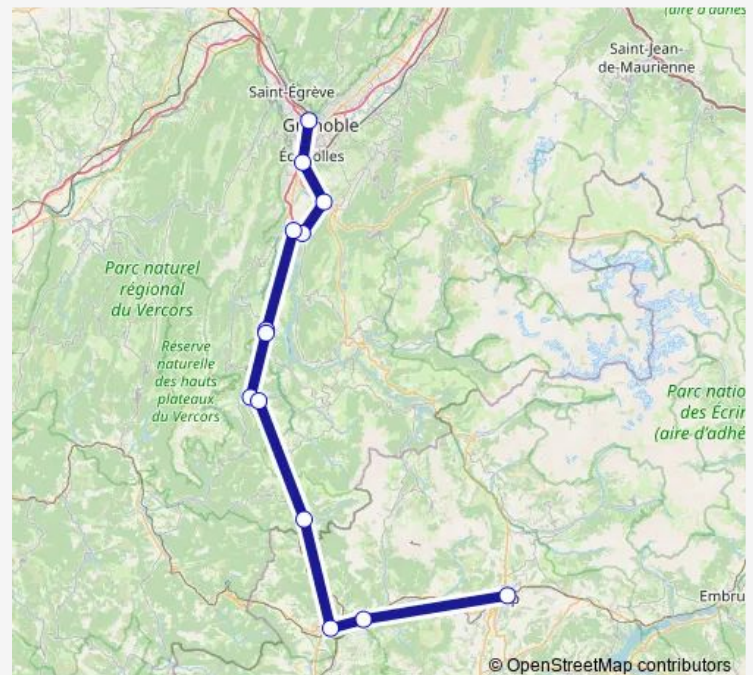

Aspres-sur-Buech

Veynes-Devoluy

Gap

Route schedule

Grenoble-Gare-Routière — Gap

Monday —

Tuesday —

Wednesday —

Thursday 12:10

Friday —

Saturday 12:10

Sunday —

Route info

Direction: Grenoble-Gare-Routière

Stops: 13

Trip Duration: 2 hour 38 min

■ B — P24

BusMaps

Direction

Grenoble-Gare-Routière — Gap

14 stops

[Open route schedule](#)

Grenoble-Gare-Routière

Pont-de-Claix l'Étoile

Direction: Grenoble-Gare-Routière

Stops: 14

Trip Duration: 2 hour 38 min

Direction

Grenoble-Gare-Routière — Gap

13 stops

[Open route schedule](#)

Grenoble-Gare-Routière