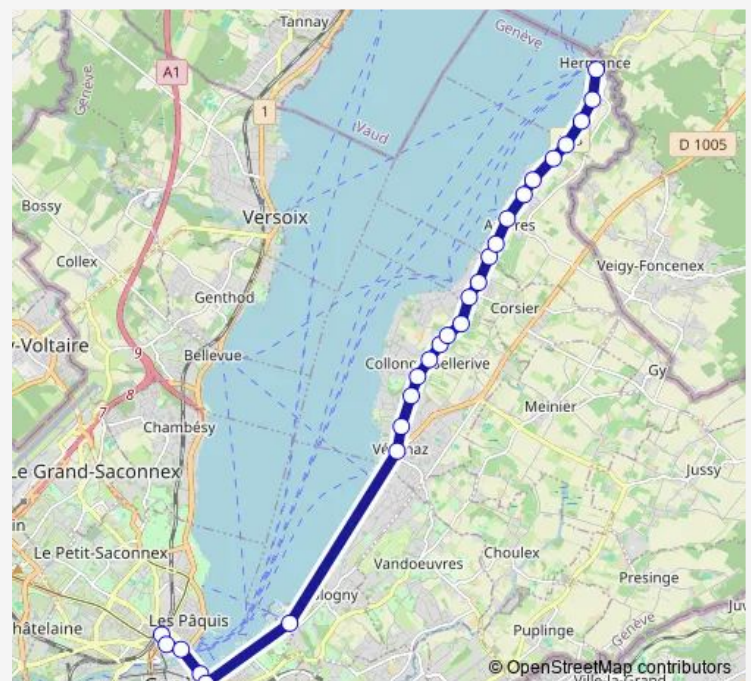

### Direction

Hermance, village — Genève, gare Cornavin

26 stops

[Open route schedule](#)

Hermance, village

Hermance, Triaz

Hermance, Villars

Anières, Gravière

Genève, Plage

### Route schedule

Hermance, village — Genève, gare Cornavin

Monday 07:49

Tuesday 07:49

Wednesday 07:49

Thursday 07:49

Friday 07:49

Saturday —

### Route info

Direction: Hermance, village

Stops: 26

Trip Duration: 0 hour 39 min

■ B — E+

Genève, Place des Eaux-Vives

Genève, Rive

Genève, Métropole