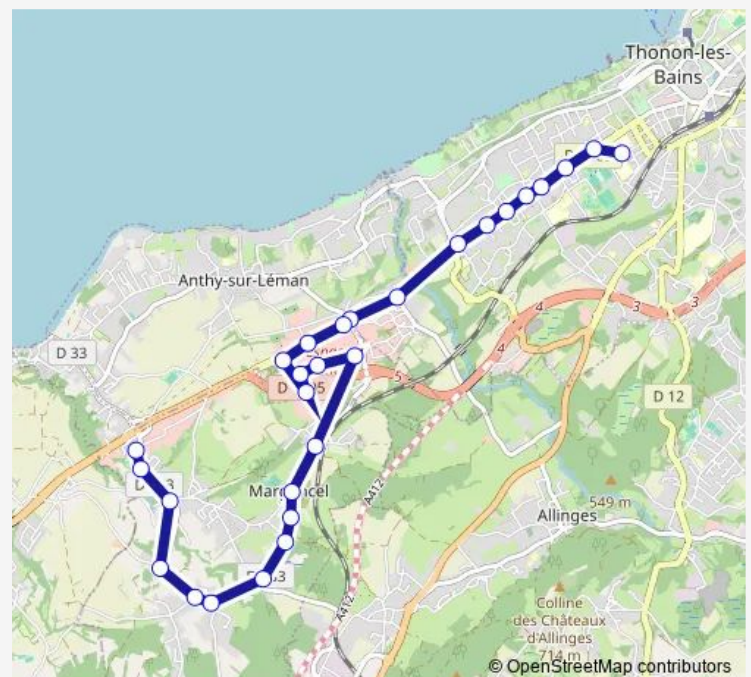

### Route schedule

Thonon-les-Bains, Gander Trava — Margencel, College Monod

Monday 16:10

Tuesday 16:10

Wednesday 16:10

Thursday 16:10

Friday 16:10

Saturday 16:10

### Route info

Direction: Thonon-les-Bains, Gander Trava

Stops: 28

Trip Duration: 0 hour 26 min

■ B — D

Margencel, Zusinges

Margencel, Route Forestiere

Margencel, Jouvernex