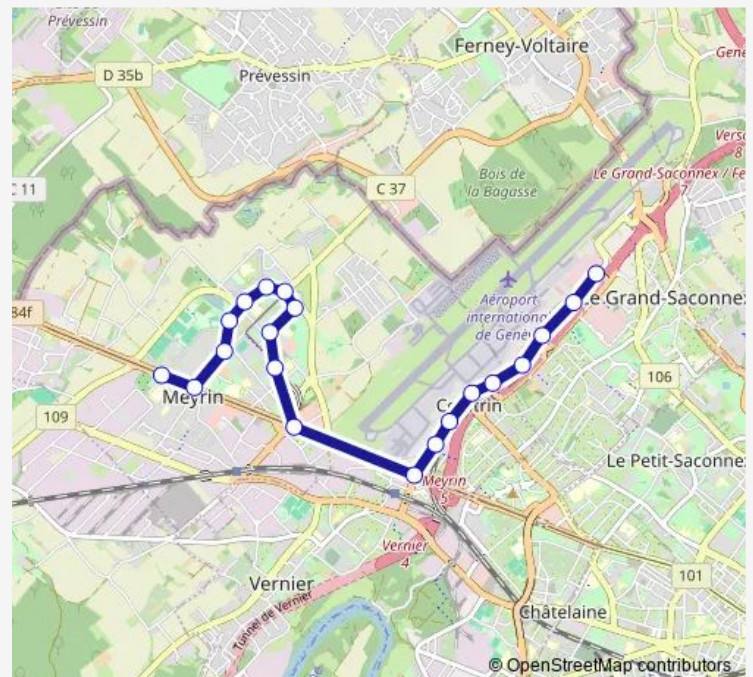

Grand-Saconnex, Palexpo-Halle 7

Grand-Saconnex, Fret

Route schedule

Meyrin, Hôpital de La Tour — Grand-Saconnex, Fret

Monday 04:26-04:58

Tuesday 04:26-04:58

Wednesday 04:26-04:58

Thursday 04:26-04:58

Friday 04:26-04:58

Saturday 04:26-04:58

Sunday 04:26-04:58

Route info

Direction: Meyrin, Hôpital de La Tour

Stops: 20

Trip Duration: 0 hour 21 min

■ B — A3

BusMaps

Direction

Meyrin, Hôpital de La Tour — Grand-Saconnex, Fret

20 stops

[Open route schedule](#)

Meyrin, Hôpital de La Tour

Meyrin, village

Meyrin, Prulay