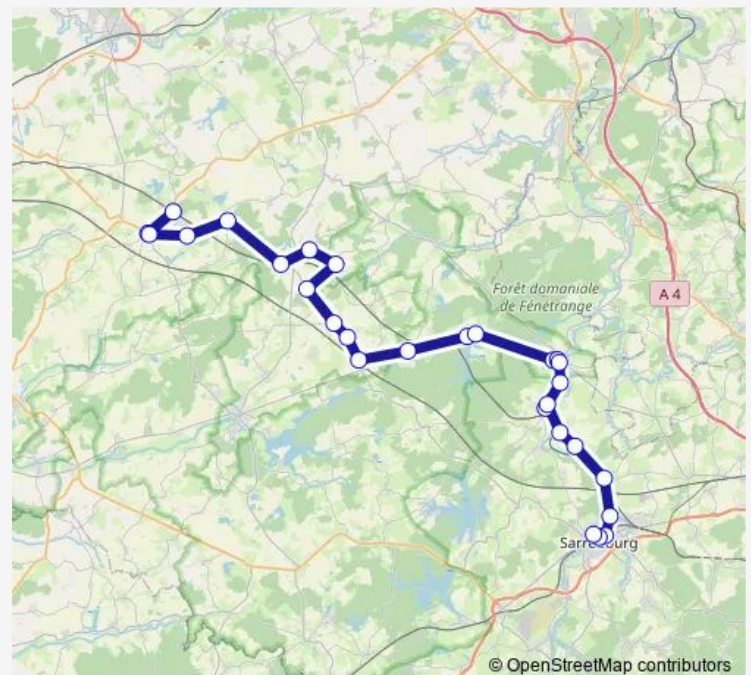

Romelfling Rue de l'Europe

Berthelming Mairie

Berthelming, Principale

Route schedule

Morhange — Sarrebourg

Monday 06:13

Tuesday 06:13

Wednesday 06:13

Thursday 06:13

Friday 06:13

Saturday —

Sunday —

Route info

Direction: Morhange

Stops: 28

Trip Duration: 1 hour 27 min

Tuesday 18:10

Wednesday 18:10

Thursday 18:10

Friday 18:10

Saturday —

Sunday —

Route info

Direction: Sarrebourg