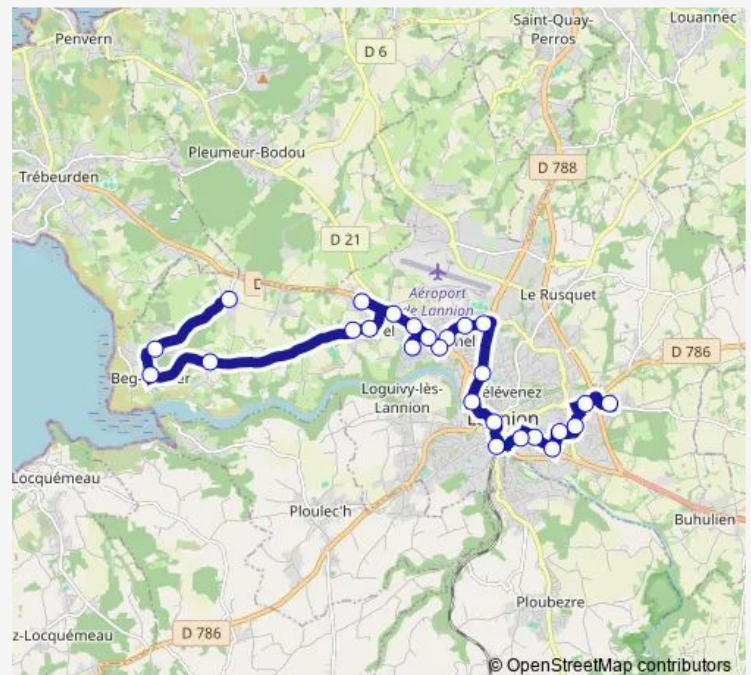

Thursday 07:25-18:25

Friday 07:25-18:25

Saturday 09:45-17:30

Sunday —

Route info

Direction: Collège Coppens

Stops: 26

Trip Duration: 0 hour 43 min

■ B — Ligne B

Servel Calvaire

Beg Léguer Beg Hent A

Beg Léguer R

Beg Léguer Kersillio R

Beg Léguer Minihiy R

Direction

Beg Léguer Minihiy A — Collège Coppens

27 stops

[Open route schedule](#)

Beg Léguer Minihiy A

Beg Léguer Kersilio A

Beg Léguer A

Beg Léguer Beg Hent R

Servel Calvaire

Servel Bourg A

Thursday 07:02-18:28

Friday 07:02-18:28

Saturday 09:00-16:55

Sunday —

Route info

Direction: Beg Léguer Minihiy A

Stops: 27

Trip Duration: 0 hour 45 min