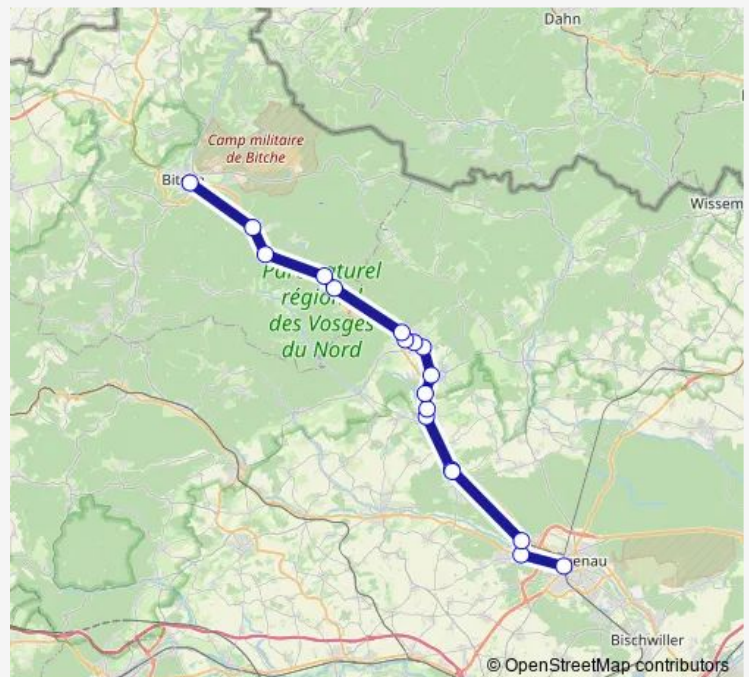

### Direction

Haguenau — Bitche

18 stops

[Open route schedule](#)

Haguenau

Schweighouse au Faubourg

Schweighouse-sur-Moder

Mertzwiller Monuments aux Mort

Niederbronn-les-Bains Usine

Philippsbourg Falkenstein

Philippsbourg Lieschbach

Bannstein

Éguelshardt Abri

Bitche

### Route schedule

Haguenau — Bitche

Monday 08:25

Tuesday —

Wednesday —

Thursday 08:25

Friday 08:25

Saturday —

### Route info

Direction: Haguenau

Stops: 18

Trip Duration: 1 hour 7 min

■ B — P817