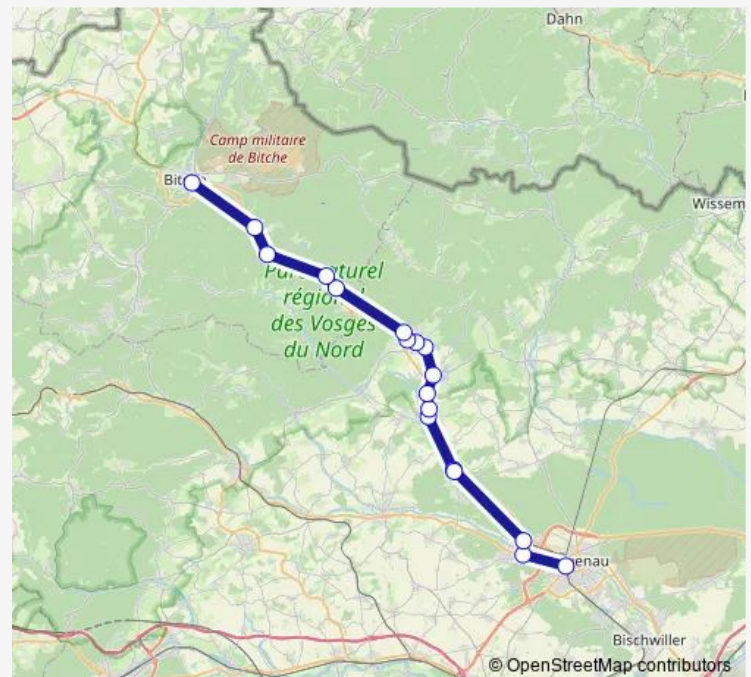

Bus B P817

[Go to website](#)

Direction

Haguenau — Bitche

18 stops

[Open route schedule](#)

Haguenau

Schweighouse au Faubourg

Schweighouse-sur-Moder

Mertzwiller Monuments aux Mort

Mertzwiller

Gundershoffen

Gundershoffen au Cygne

Reichshoffen Usines

Reichshoffen

Niederbronn-les-Bains Arch.

Niederbronn Hotel de Ville

Niederbronn-les-Bains

Niederbronn-les-Bains Usine

Philippsbourg Falkenstein

Philippsbourg Lieschbach

Bannstein

Éguelshardt Abri

Bitche

Route schedule

Haguenau — Bitche

Monday —

Tuesday —

Wednesday —

Thursday —

Friday —

Saturday —

Sunday 08:25

Route info

Direction: Haguenau

Stops: 18

Trip Duration: 1 hour 7 min

■ B — P817

BusMaps