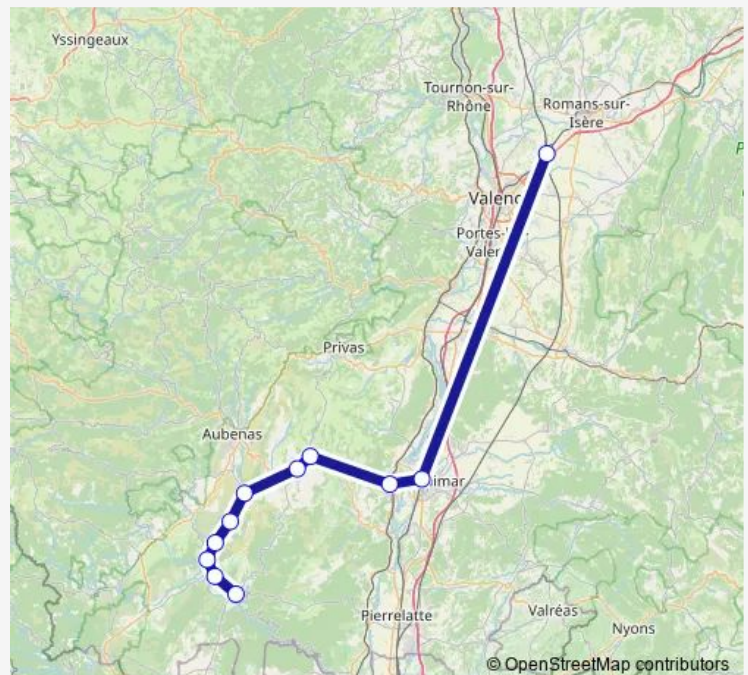

Bus B X76[Go to website](#)**Direction**Vallon-Pnt-d'Arc Gare Routière — Valence TGV
Rhône-Alpes Sud

11 stops

[Open route schedule](#)

Vallon-Pnt-d'Arc Gare Routière

Sampzon Le Pont

Ruoms Déviation

Pradons Centre

Balazuc Rd579

Vogue Bausson

Villeneuve-de-Berg les Pommier

St-Jean-le-Centenier Centre

Le Teil Sablons

Montelimar Gare Routière

Valence TGV Rhône-Alpes Sud

Route scheduleVallon-Pnt-d'Arc Gare Routière — Valence TGV
Rhône-Alpes Sud

Monday	10:30
Tuesday	10:30
Wednesday	10:30
Thursday	10:30
Friday	10:30
Saturday	10:30
Sunday	10:30

Route info

Direction: Vallon-Pnt-d'Arc Gare Routière

Stops: 11

Trip Duration: 2 hour 32 min

■ B — X76

Direction

Tuesday 14:15

Wednesday 14:15

Thursday 14:15

Friday 14:15-21:25

Saturday 14:15

Sunday 14:15-21:25

Route info

Direction: Valence TGV Rhône-Alpes Sud