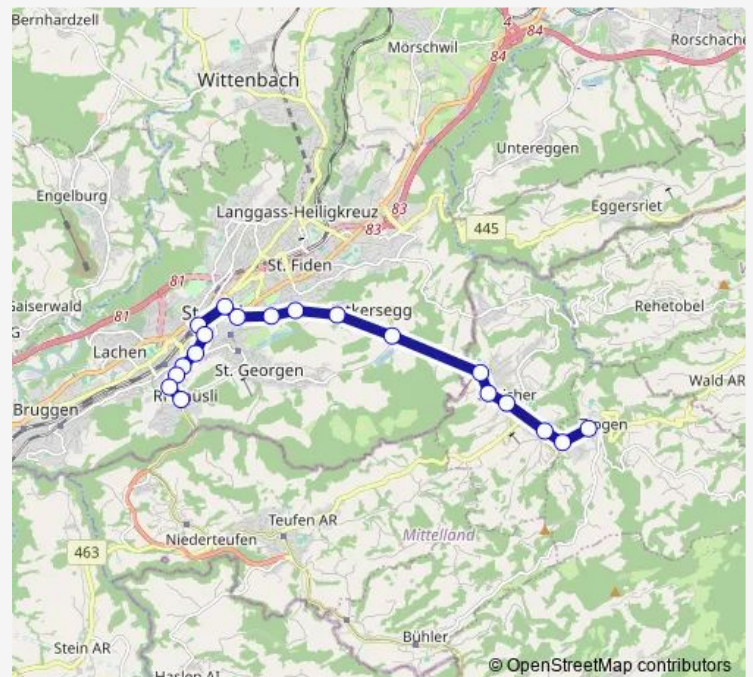

### Route schedule

Trogen, Bahnhof — St. Gallen, Riethüsli

Monday —

Tuesday —

Wednesday —

Thursday —

Friday 25:40-02:38<sup>+1</sup>

Saturday 25:40-02:38<sup>+1</sup>

### Route info

Direction: Trogen, Bahnhof

Stops: 19

Trip Duration: 0 hour 26 min

■ B — B21

## Route info

Direction: St. Gallen, Riethüsli

Stops: 19

Trip Duration: 0 hour 33 min