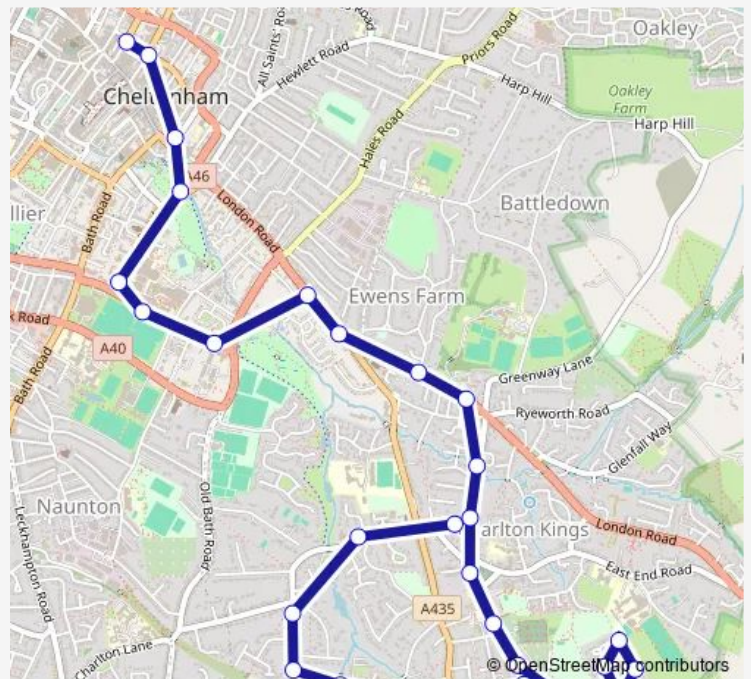

Sandford Park

General Hospital A&E

Hospital Main Entrance

Humphris Place

Sandford Mill Road

Beaufort Arms

Charlton Court Road

Six Ways Shops

Friday 06:45-20:40

Saturday 06:45-20:40

Sunday 09:15-18:15

**Route info**

Direction: Pittville Street

Stops: 12

Trip Duration: 0 hour 11 min

**B — Charlton Kings - Cheltenham**

## Direction

Post Office — Pittville Street

31 stops

[Open route schedule](#)

Post Office

Newcourt Road

Greenhills Road

Bafford Approach

## Route info

Direction: Post Office

Stops: 31

Trip Duration: 0 hour 31 min

Hospital Main Entrance

General Hospital A&E

Sandford Park

St James Street