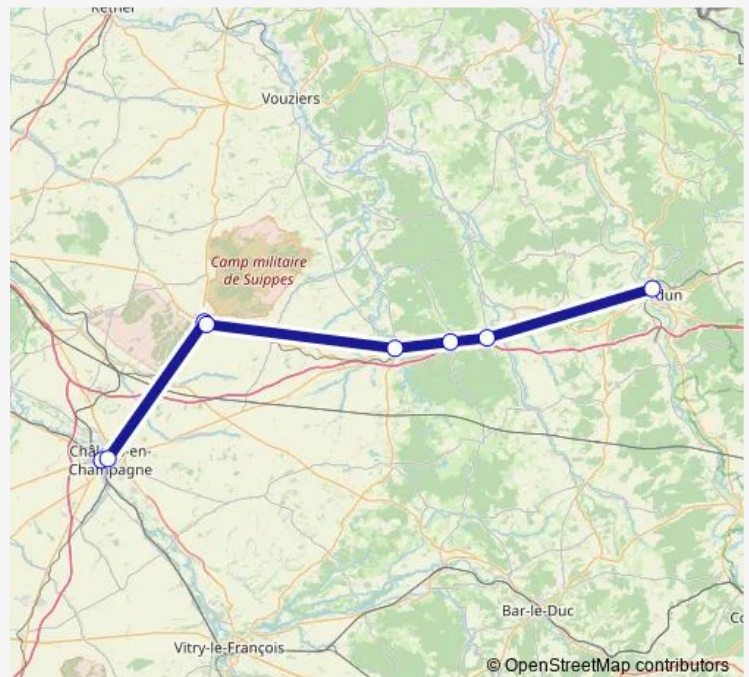

### Route schedule

Verdun — Châlons-en-Champagne

Monday	05:12
Tuesday	05:12
Wednesday	05:12
Thursday	05:12
Friday	05:12
Saturday	—
Sunday	—

### Route info

Direction: Verdun

Stops: 8

Trip Duration: 1 hour 48 min

■ B — P900

**Direction**

Châlons-en-Champagne — Verdun

8 stops