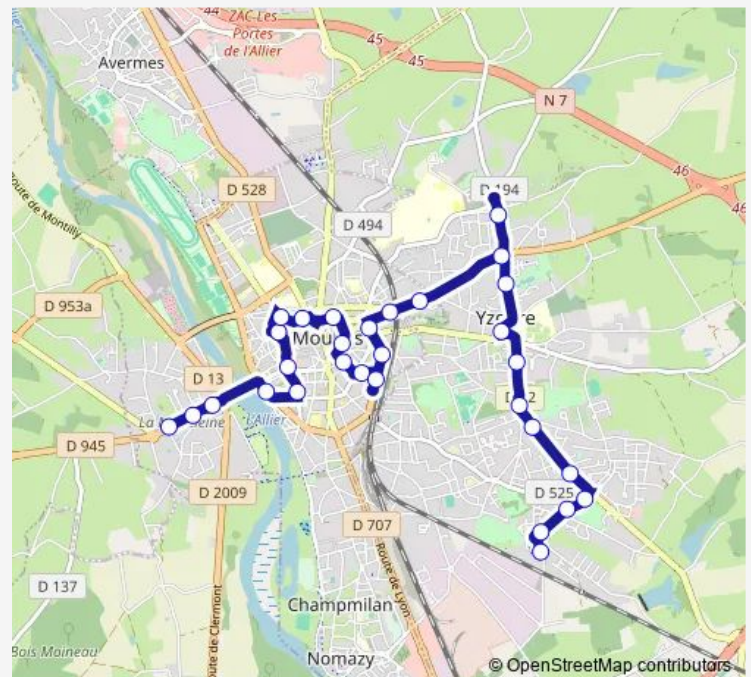

### Route schedule

Place des Martyrs — Yzeure Le Plessis

Monday 06:52-19:39

Tuesday 06:52-19:39

Wednesday 06:52-19:39

Thursday 06:52-19:39

Friday 06:52-19:39

Saturday 06:52-19:39

### Route info

Direction: Place des Martyrs

Stops: 30

Trip Duration: 0 hour 30 min

■ B — Ligne B

BusMaps

Yzeure Hôtel de Ville

Bergeron Vébret