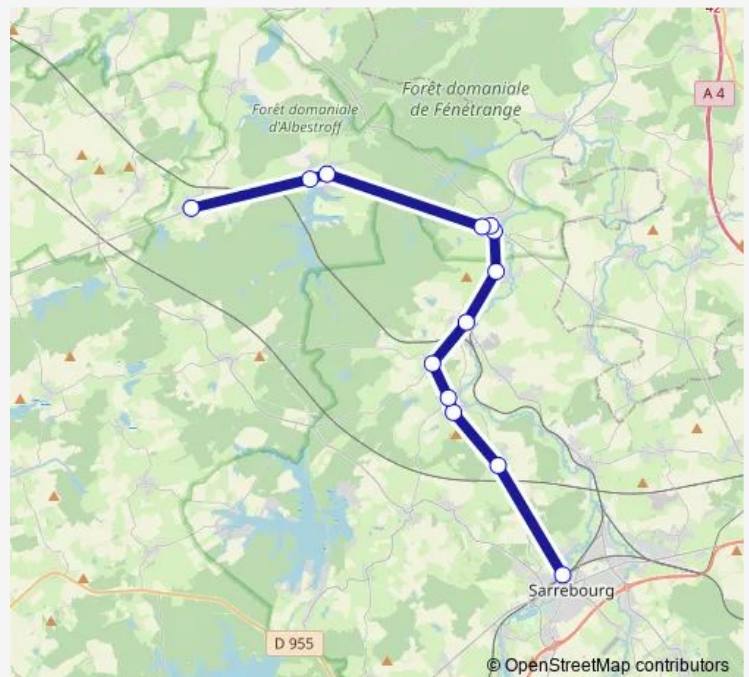

Thursday 12:15

Friday 12:15

Saturday —

Sunday —

Route info

Direction: Sarrebourg

Stops: 13

Trip Duration: 0 hour 38 min