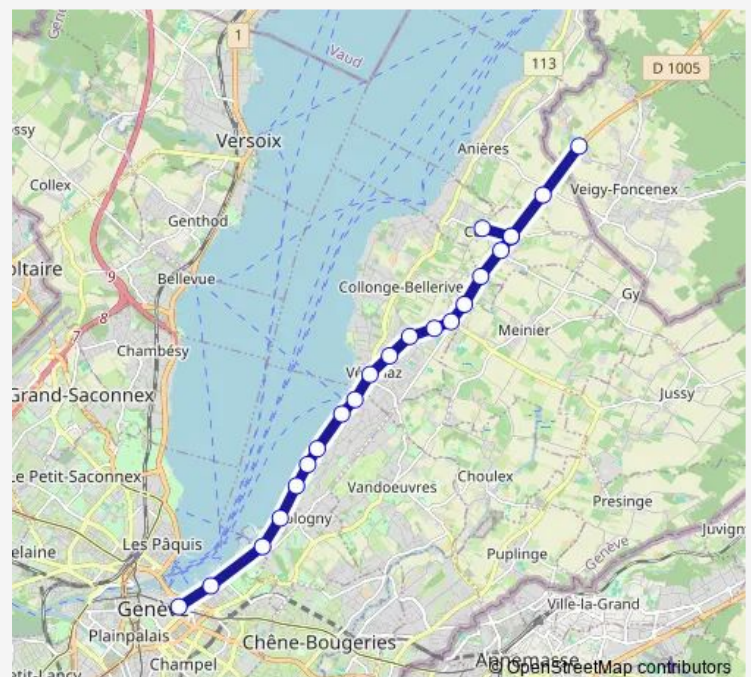

Genève, Rue du Lac

### Route schedule

Veigy, douane (F) — Genève, Rive

Monday 18:24

Tuesday 18:24

Wednesday 18:24

Thursday 18:24

Friday 18:24

Saturday —

### Route info

Direction: Veigy, douane (F)

Stops: 23

Trip Duration: 0 hour 27 min

**B — G**

Genève, Place des Eaux-Vives

Genève, Rive

## Direction

Veigy, douane (F) — Genève, Rive

25 stops

[Open route schedule](#)

Veigy, douane (F)

Anières, douane

Corsier GE, Maisons-Neuves

Corsier GE, village