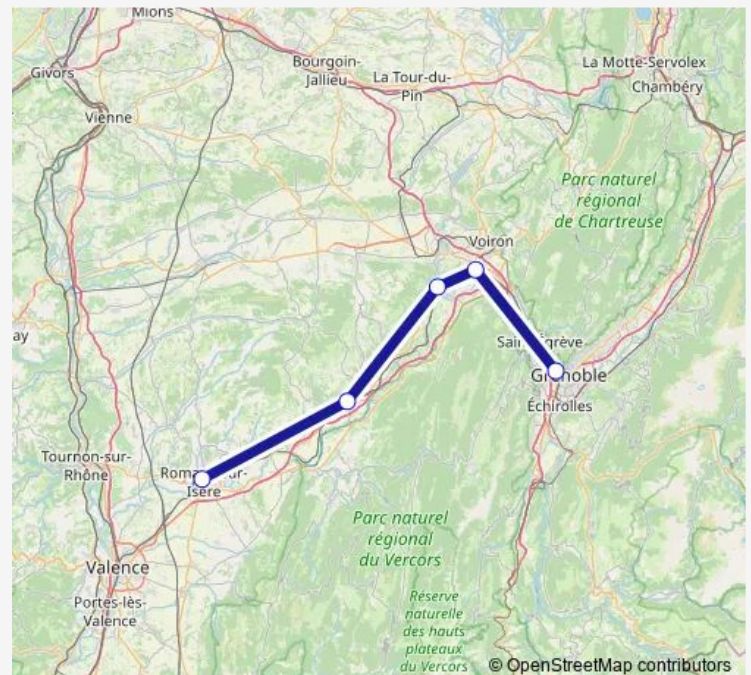

Bus B K21

[Go to website](#)

Direction

Romans - Bourg-de-Péage — Grenoble Europole

5 stops

[Open route schedule](#)

Romans - Bourg-de-Péage

St-Marcellin (Isère)

Tullins-Fures

Moirans

Grenoble Europole

Route schedule

Romans - Bourg-de-Péage — Grenoble Europole

Monday 10:36

Tuesday 10:36

Wednesday 10:36

Thursday 10:36

Friday 10:36

Saturday —

Sunday —

Route info

Direction: Romans - Bourg-de-Péage

Stops: 5

Trip Duration: 1 hour 34 min