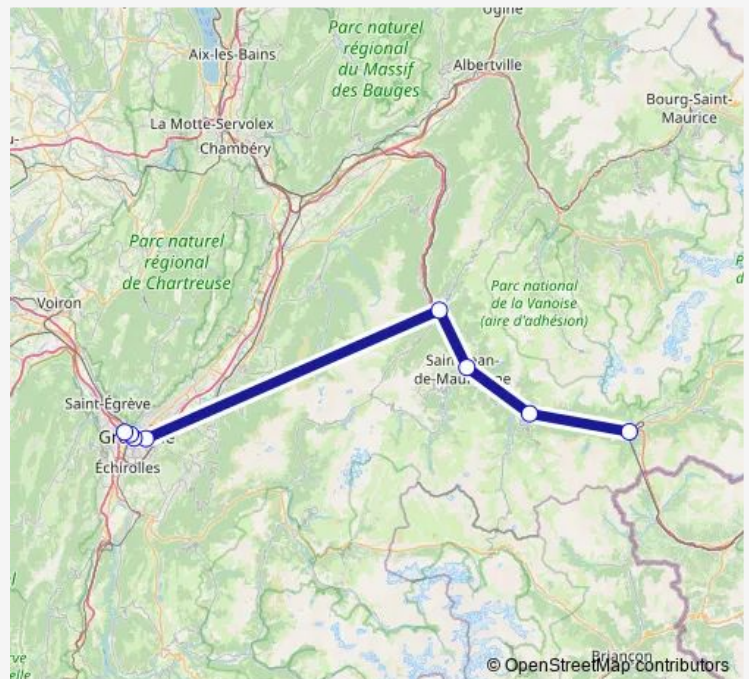

Bus B E08

[Go to website](#)

Direction

Modane — Grenoble-Gare-Routière

8 stops

[Open route schedule](#)

Modane

Saint-Michel-Valloire

Saint-Jean-de-Maurienne-Arvan

Saint-Avre-la-Chambre

Saint-Martin-d'Hères

Grenoble-Eugène-Chavant

Grenoble-Victor-Hugo

Grenoble-Gare-Routière

Route schedule

Modane — Grenoble-Gare-Routière

Monday	17:40
Tuesday	—
Wednesday	—
Thursday	—
Friday	—
Saturday	—
Sunday	17:40

Route info

Direction: Modane

Stops: 8

Trip Duration: 2 hour 10 min

■ B — E08

BusMaps

B Bus time schedules and route maps are available in an offline PDF at busmaps.com. Use the busmaps.com website to see live bus times, train schedule or subway schedule, and step-by-step directions for all public transit in Grenoble