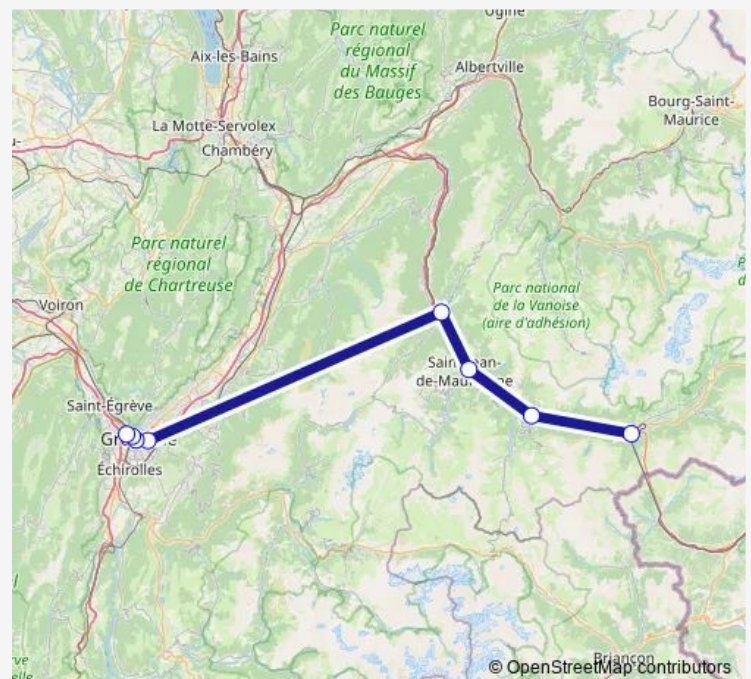

Bus B E08

[Go to website](#)

Direction

Modane — Grenoble-Gare-Routière

8 stops

[Open route schedule](#)

Modane

Saint-Michel-Valloire

Saint-Jean-de-Maurienne-Arvan

Saint-Avre-la-Chambre

Saint-Martin-d'Hères

Grenoble-Eugène-Chavant

Grenoble-Victor-Hugo

Grenoble-Gare-Routière

Route schedule

Modane — Grenoble-Gare-Routière

Monday —

Tuesday —

Wednesday —

Thursday —

Friday —

Saturday —

Sunday 17:40

Route info

Direction: Modane

Stops: 8

Trip Duration: 2 hour 10 min

■ B — E08

BusMaps